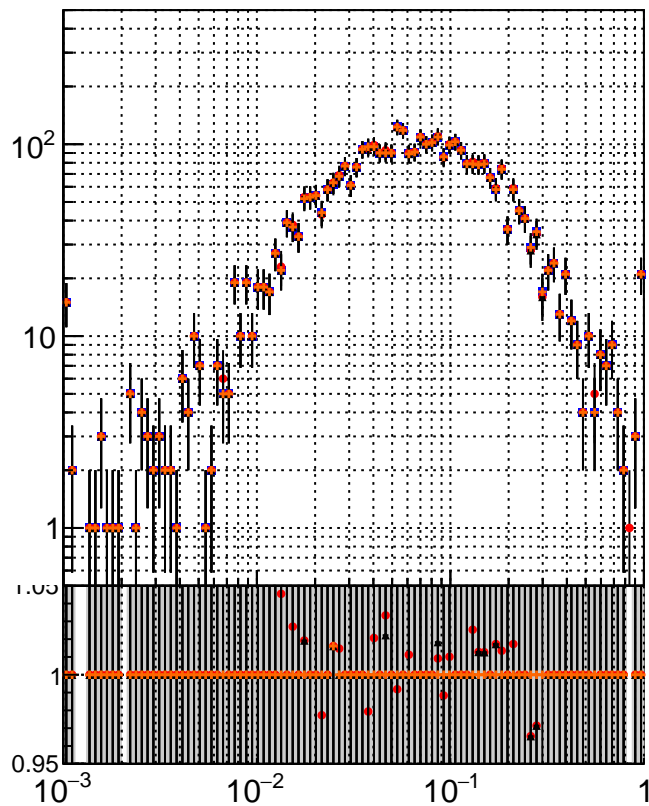

N of simulated tracks vs dR

N of associated tracks (simToReco) vs dR

N of simulated trac

- mkFit_13.0.0p4
- ovlerlap-check-chi2-60
- ovlerlap-check-chi2-1100
- ovlerlap-check-chi2-10000