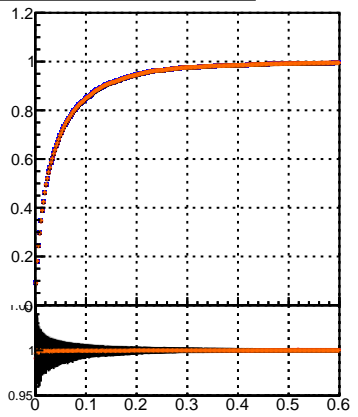

Efficiency vs. dz (PV)

Efficiency (tracking eff factorized out) vs. dz (PV)

- mkFit_13.0.0p4
- ovlerlap-check-chi2-60
- ovlerlap-check-chi2-1100
- ovlerlap-check-chi2-10000