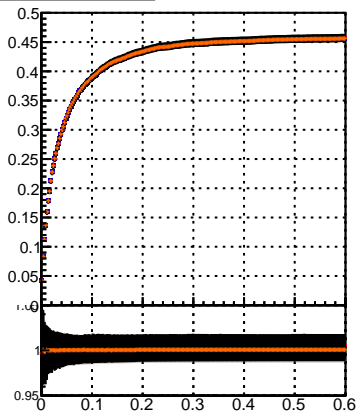

Efficiency vs. dz (PV)

Efficiency (tracking eff factorized out) vs. dz (PV)

- mkFit_13.0.0p4
- ovlerlap-check-chi2-60
- ovlerlap-check-chi2-1100
- ovlerlap-check-chi2-10000