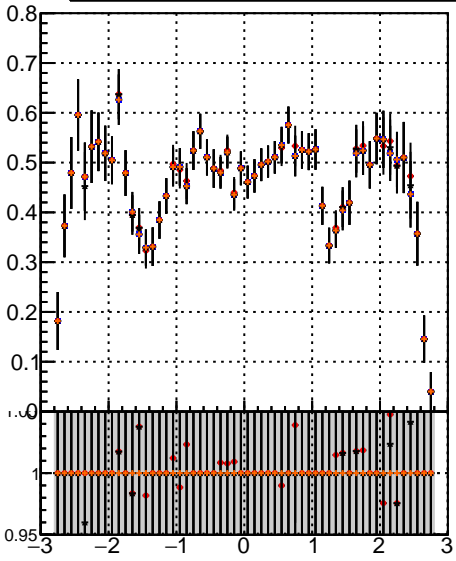

Efficiency vs p_T

- mkFit_13.0.0p4
- ovlerlap-check-chi2-60
- ovlerlap-check-chi2-1100
- ovlerlap-check-chi2-10000

Efficiency vs ϕ