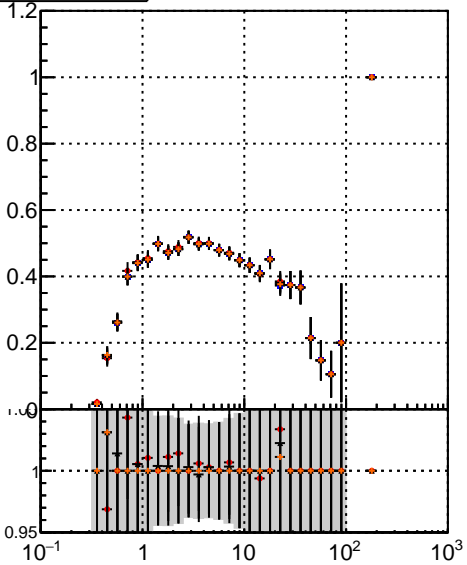

Efficiency vs p_T

- mkFit_13.0.0p4
- ovlerlap-check-chi2-60
- ovlerlap-check-chi2-1100
- ovlerlap-check-chi2-10000

Efficiency vs ϕ