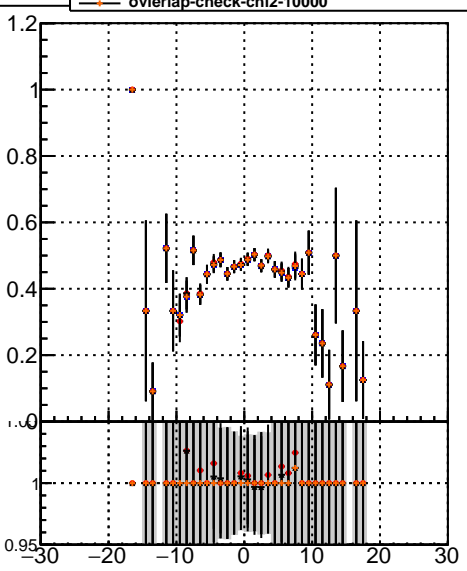

Efficiency vs vertpos

- mkFit\_13.0.0p4
- ovlerlap-check-chi2-60
- ovlerlap-check-chi2-1100
- ovlerlap-check-chi2-10000

Efficiency

Efficiency vs. sim PV z