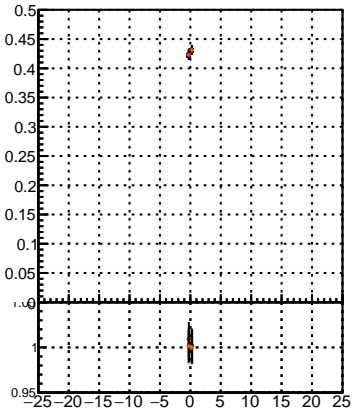

Efficiency vs Dxy(PV)

- mkFit_13.0.0p4
- ovlerlap-check-chi2-60
- ovlerlap-check-chi2-1100
- ovlerlap-check-chi2-10000

Efficiency

Efficiency vs Dz(PV)

Efficiency vs Dz(PV)