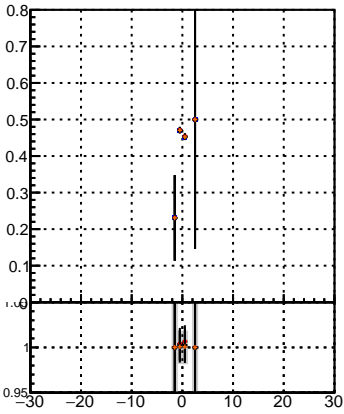

Efficiency vs Dxy(PV)

- mkFit_13.0.0p4
- ovlerlap-check-chi2-60
- ovlerlap-check-chi2-1100
- ovlerlap-check-chi2-10000

Efficiency

Efficiency vs Dz(PV)

Efficiency vs Dz(PV)