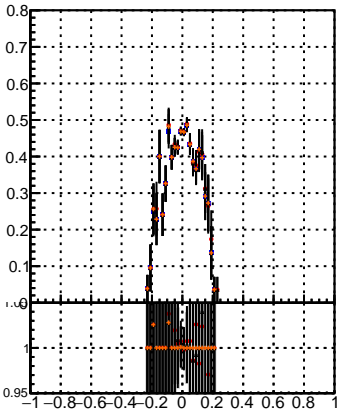

Efficiency vs Dxy(PV)

- mkFit_13.0.0p4
- ovlerlap-check-chi2-60
- ovlerlap-check-chi2-1100
- ovlerlap-check-chi2-10000

Efficiency

Efficiency vs Dz(PV)

Efficiency vs Dz(PV)