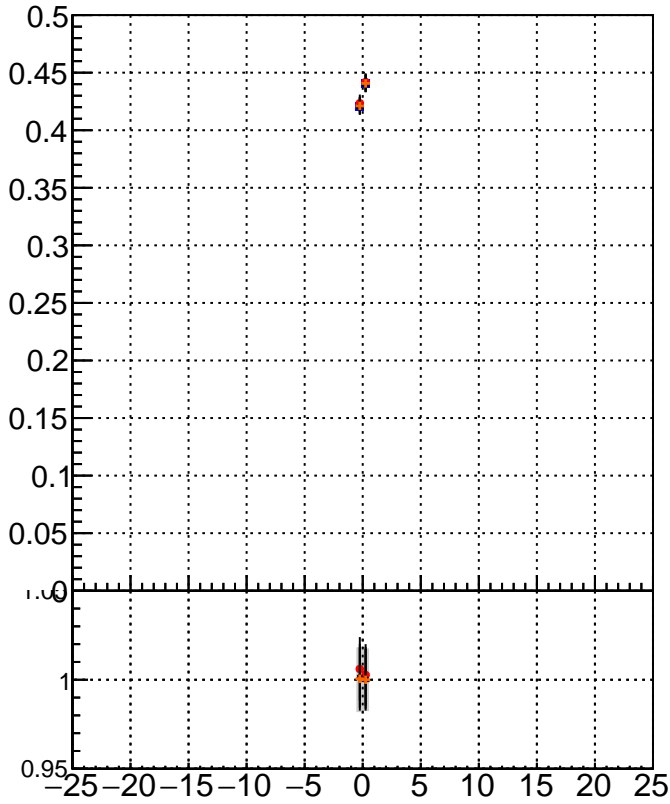

Efficiency vs Dxy

Efficiency vs Dz

- mkFit\_13.0.0p4
- ovlerlap-check-chi2-60
- ovlerlap-check-chi2-1100
- ovlerlap-check-chi2-10000