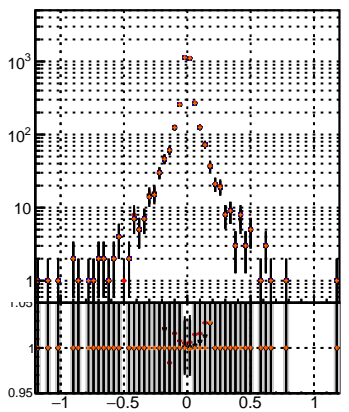

N of simulated tracks vs dxy(PV)

N of associated tracks (simToReco) vs dxy(PV)

N of sim

N of simulated tracks vs dz(PV)

N of associated tracks (simToReco) vs dz(PV)

N of simulated tracks vs dz(PV)

N of associated tracks (simToReco) vs dz(PV)

- mkFit_13.0.0p4
- ovlerlap-check-chi2-60
- ovlerlap-check-chi2-1100
- ovlerlap-check-chi2-10000