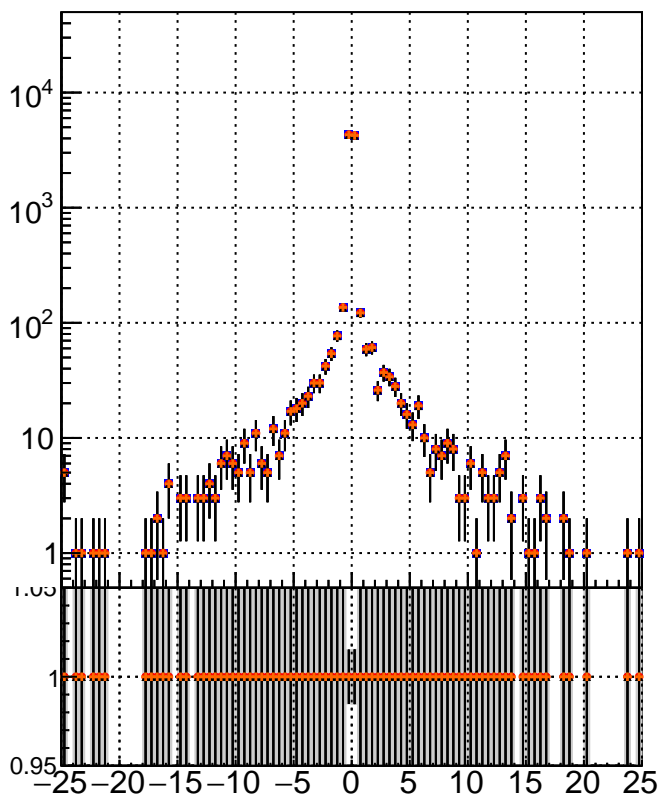

N of simulated tracks vs dxy

N of associated tracks (simToReco) vs dxy

N of simulated track

- mkFit\_13.0.0p4
- ovlerlap-check-chi2-60
- ovlerlap-check-chi2-1100
- ovlerlap-check-chi2-10000