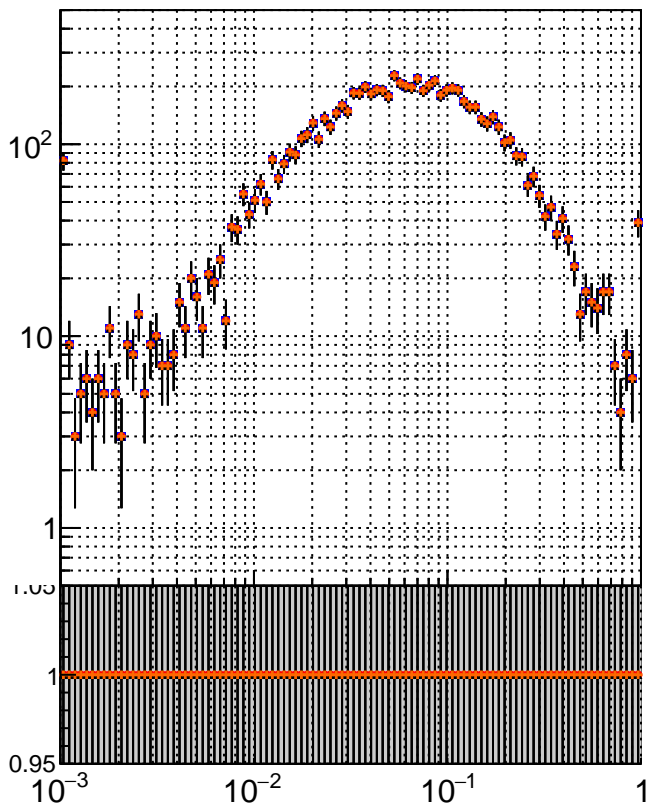

N of simulated tracks vs dR

N of associated tracks (simToReco) vs dR

N of simulated trac

- mkFit_13.0.0p4
- ovlerlap-check-chi2-60
- ovlerlap-check-chi2-1100
- ovlerlap-check-chi2-10000