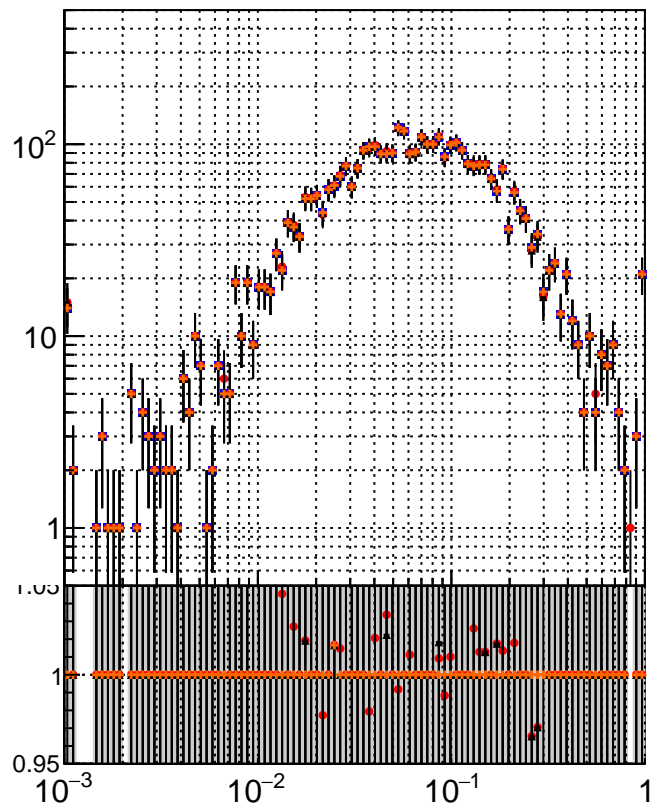

N of simulated tracks vs dR

N of associated tracks (simToReco) vs dR

N of simulated trac

- mkFit_13.0.0p4
- ovlerlap-check-chi2-60
- ovlerlap-check-chi2-1100
- ovlerlap-check-chi2-10000