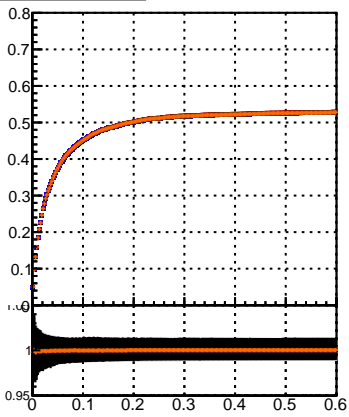

Efficiency vs. dz (PV)

Efficiency (tracking eff factorized out) vs. dz (PV)

- mkFit_13.0.0p4
- ovlerlap-check-chi2-60
- ovlerlap-check-chi2-1100
- ovlerlap-check-chi2-10000