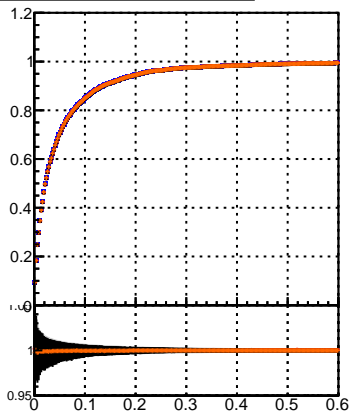

Efficiency vs. dz (PV)

Efficiency (tracking eff factorized out) vs. dz (PV)

- mkFit_13.0.0p4
- ovlerlap-check-chi2-60
- ovlerlap-check-chi2-1100
- ovlerlap-check-chi2-10000