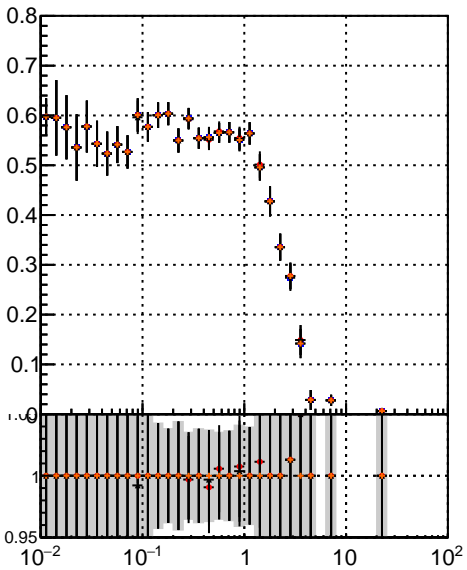

Efficiency vs vertpos

Efficiency

- mkFit_13.0.0p4
- ovlerlap-check-chi2-60
- ovlerlap-check-chi2-1100
- ovlerlap-check-chi2-10000

Efficiency vs. sim PV z