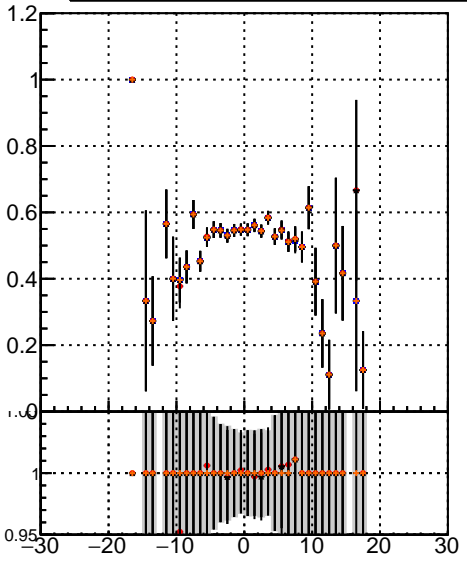

Efficiency vs vertpos

Efficiency

- mkFit_13.0.0p4
- ovlerlap-check-chi2-60
- ovlerlap-check-chi2-1100
- ovlerlap-check-chi2-10000

Efficiency vs. sim PV z