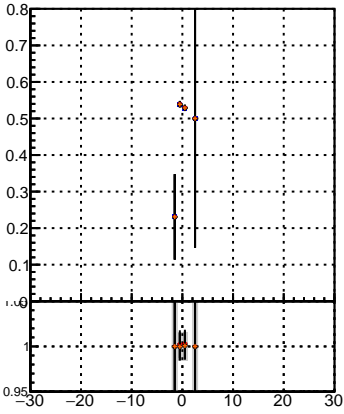

Efficiency vs Dxy(PV)

- mkFit_13.0.0p4
- ovlerlap-check-chi2-60
- ovlerlap-check-chi2-1100
- ovlerlap-check-chi2-10000

Efficiency

Efficiency vs Dz(PV)

Efficiency vs Dz(PV)