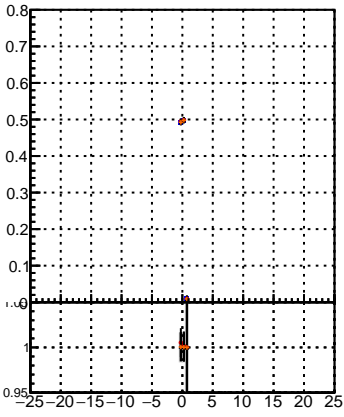

Efficiency vs Dxy(PV)

- mkFit_13.0.0p4
- ovlerlap-check-chi2-60
- ovlerlap-check-chi2-1100
- ovlerlap-check-chi2-10000

Efficiency

Efficiency vs Dz(PV)

Efficiency vs Dz(PV)