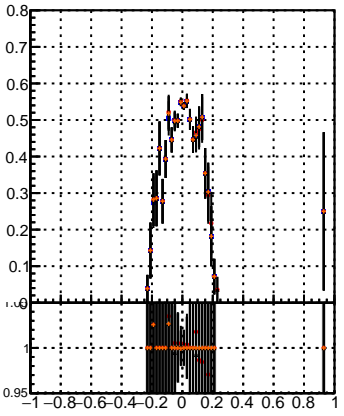

Efficiency vs Dxy(PV)

- mkFit_13.0.0p4
- ovlerlap-check-chi2-60
- ovlerlap-check-chi2-1100
- ovlerlap-check-chi2-10000

Efficiency

Efficiency vs Dz(PV)

Efficiency vs Dz(PV)