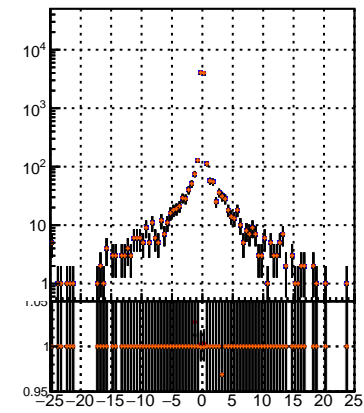

N of simulated tracks vs dxy(PV)

N of associated tracks (simToReco) vs dxy(PV)

N of sim

- mkFit_13.0.0p4
- ovlerlap-check-chi2-60
- ovlerlap-check-chi2-1100
- ovlerlap-check-chi2-10000

N of simulated tracks vs dz(PV)

N of associated tracks (simToReco) vs dz(PV)

N of simulated tracks vs dz(PV)

N of associated tracks (simToReco) vs dz(PV)