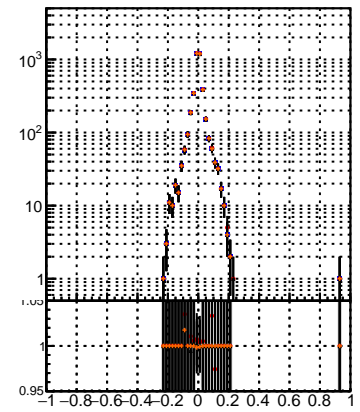

N of simulated tracks vs dxy(PV)

N of associated tracks (simToReco) vs dxy(PV)

N of sim

- mkFit_13.0.0p4
- ovlerlap-check-chi2-60
- ovlerlap-check-chi2-1100
- ovlerlap-check-chi2-10000

N of simulated tracks vs dz(PV)

N of associated tracks (simToReco) vs dz(PV)

N of simulated tracks vs dz(PV)

N of associated tracks (simToReco) vs dz(PV)