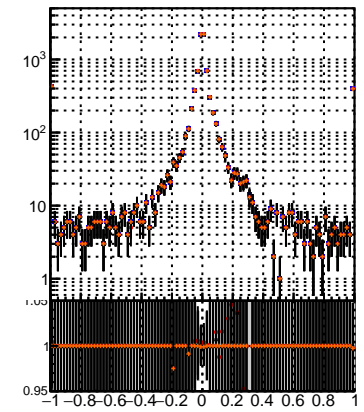

N of simulated tracks vs dxy(PV)

N of associated tracks (simToReco) vs dxy(PV)

N of sim

- mkFit_13.0.0p4
- ovlerlap-check-chi2-60
- ovlerlap-check-chi2-1100
- ovlerlap-check-chi2-10000

N of simulated tracks vs dz(PV)

N of associated tracks (simToReco) vs dz(PV)

N of simulated tracks vs dz(PV)

N of associated tracks (simToReco) vs dz(PV)