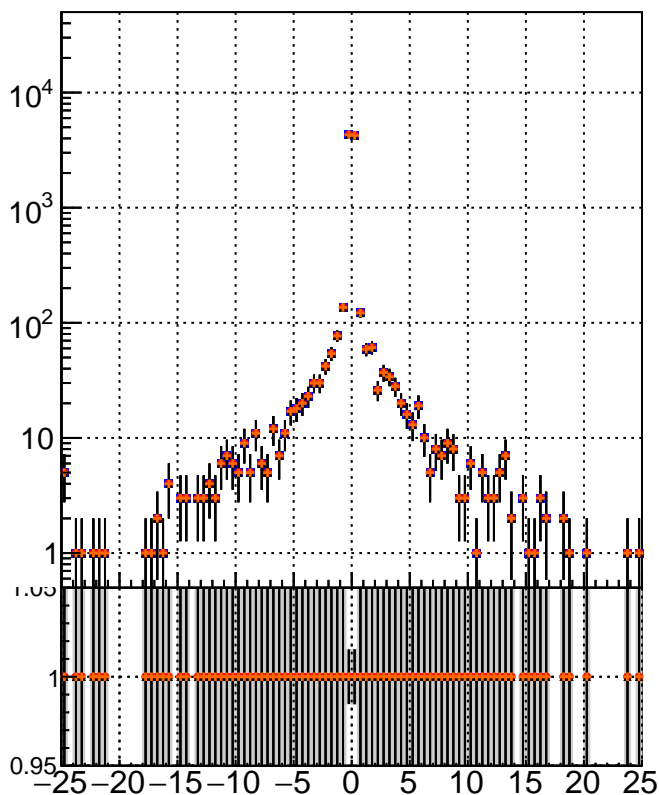

N of simulated tracks vs dxy

N of associated tracks (simToReco) vs dxy

N of simulated track

- mkFit_13.0.0p4
- overlap-check-chi2-60
- ▲ overlap-check-chi2-1100
- ◆ overlap-check-chi2-10000