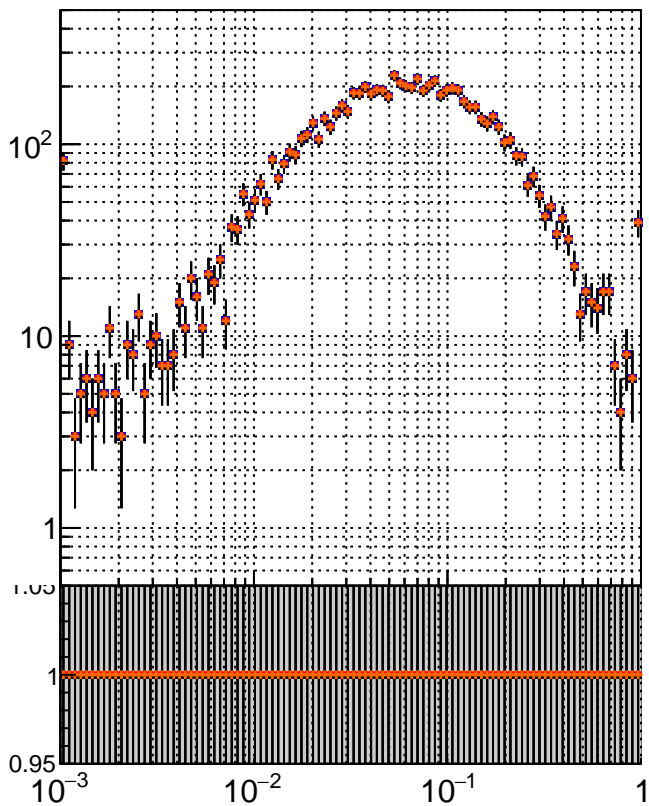

N of simulated tracks vs dR

N of associated tracks (simToReco) vs dR

N of simulated trac

- mkFit\_13.0.0p4
- ovlerlap-check-chi2-60
- ▲ ovlerlap-check-chi2-1100
- ◆ ovlerlap-check-chi2-10000