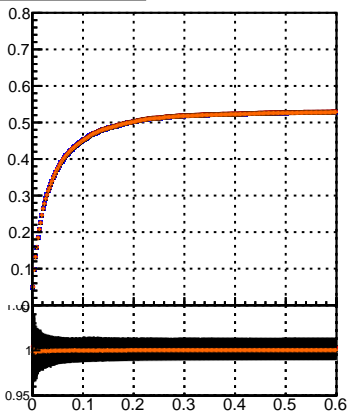

Efficiency vs. dz (PV)

Efficiency (tracking eff factorized out) vs. dz (PV)

- mkFit_13.0.0p4
- ovlerlap-check-chi2-60
- ovlerlap-check-chi2-1100
- ovlerlap-check-chi2-10000