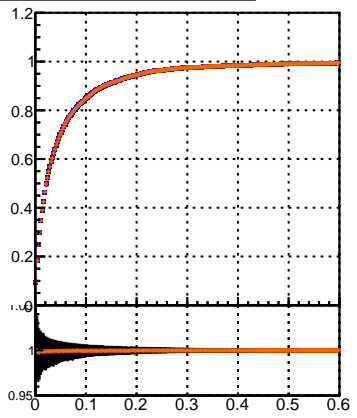

Efficiency vs. dz (PV)

Efficiency (tracking eff factorized out) vs. dz (PV)

- mkFit_13.0.0p4
- ovlerlap-check-chi2-60
- ovlerlap-check-chi2-1100
- ovlerlap-check-chi2-10000