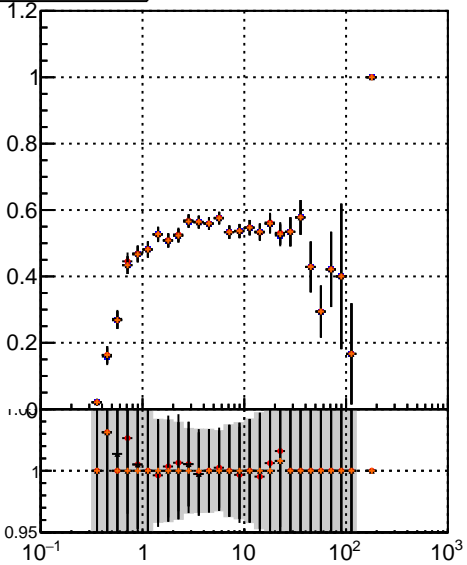

Efficiency vs p_T 

- mkFit_13.0.0p4
- ovlerlap-check-chi2-60
- ovlerlap-check-chi2-1100
- ovlerlap-check-chi2-10000

**Efficiency vs ϕ** 