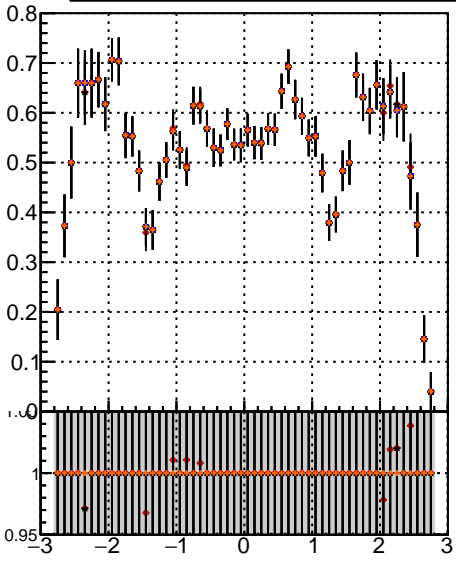

Efficiency vs p_T 

- mkFit_13.0.0p4
- ovlerlap-check-chi2-60
- ovlerlap-check-chi2-1100
- ovlerlap-check-chi2-10000

**Efficiency vs ϕ** 