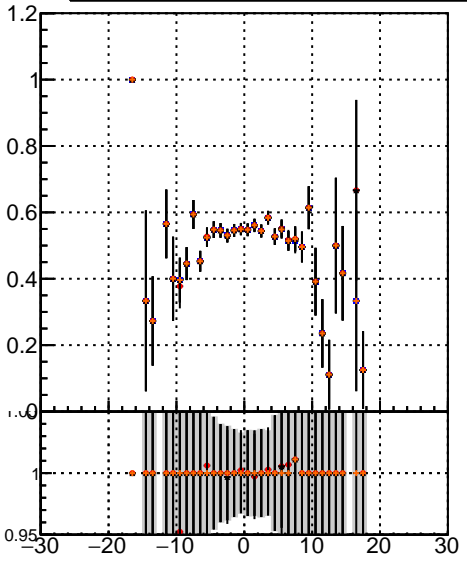

Efficiency vs vertpos

Efficiency

- mkFit\_13.0.0p4
- ovlerlap-check-chi2-60
- ovlerlap-check-chi2-1100
- ovlerlap-check-chi2-10000

Efficiency vs. sim PV z