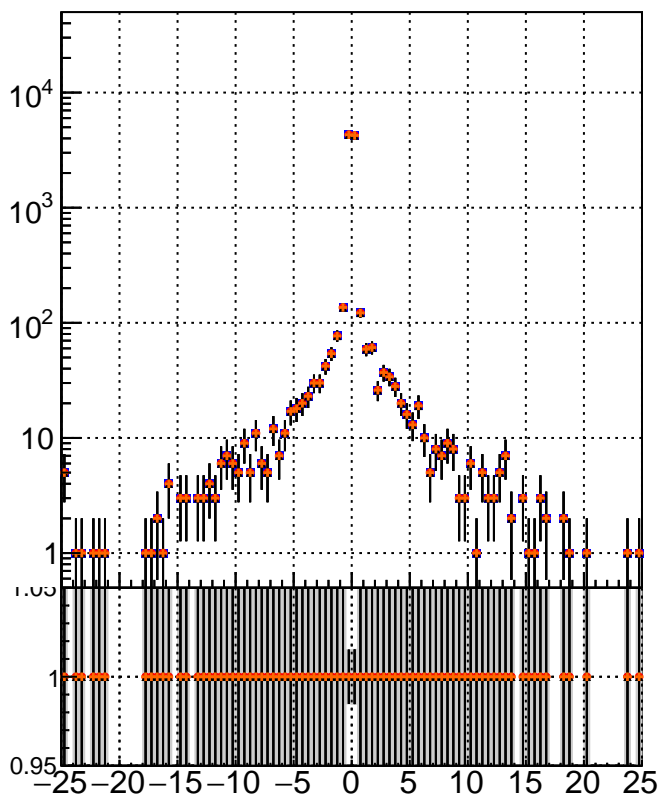

N of simulated tracks vs dxy

N of associated tracks (simToReco) vs dxy

N of simulated track

- mkFit_13.0.0p4
- ovlerlap-check-chi2-60
- ▲— ovlerlap-check-chi2-1100
- ◆— ovlerlap-check-chi2-10000