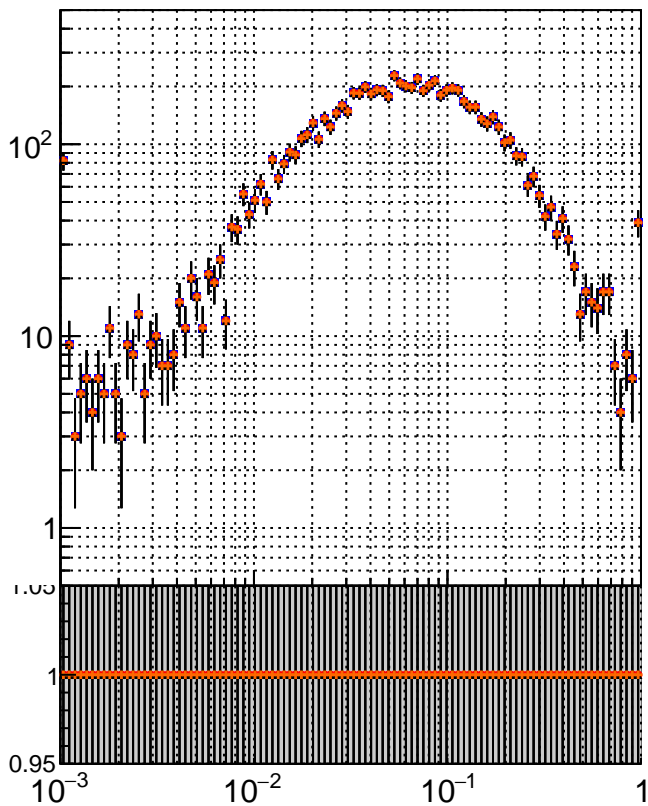

N of simulated tracks vs dR

N of associated tracks (simToReco) vs dR

N of simulated trac

- mkFit\_13.0.0p4
- ovlerlap-check-chi2-60
- ovlerlap-check-chi2-1100
- ovlerlap-check-chi2-10000