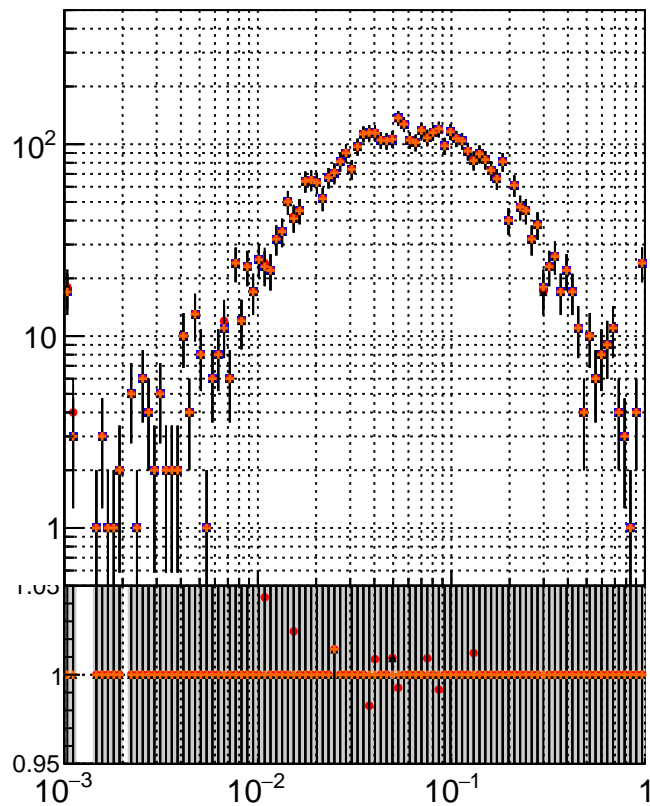

N of simulated tracks vs dR

N of associated tracks (simToReco) vs dR

N of simulated trac

- mkFit\_13.0.0p4
- ovlerlap-check-chi2-60
- ovlerlap-check-chi2-1100
- ovlerlap-check-chi2-10000