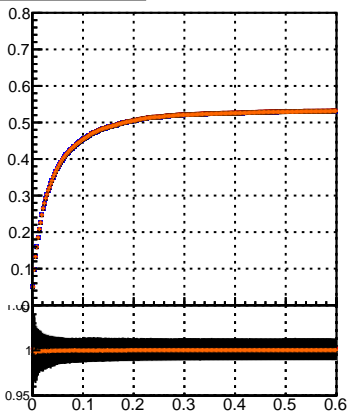

Efficiency vs. dz (PV)

Efficiency (tracking eff factorized out) vs. dz (PV)

- mkFit\_13.0.0p4
- ovlerlap-check-chi2-60
- ovlerlap-check-chi2-1100
- ovlerlap-check-chi2-10000