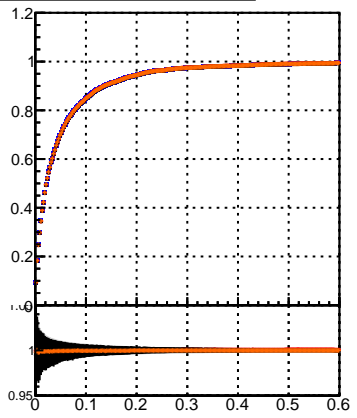

Efficiency vs. dz (PV)

Efficiency (tracking eff factorized out) vs. dz (PV)

- mkFit\_13.0.0p4
- ovlerlap-check-chi2-60
- ovlerlap-check-chi2-1100
- ovlerlap-check-chi2-10000