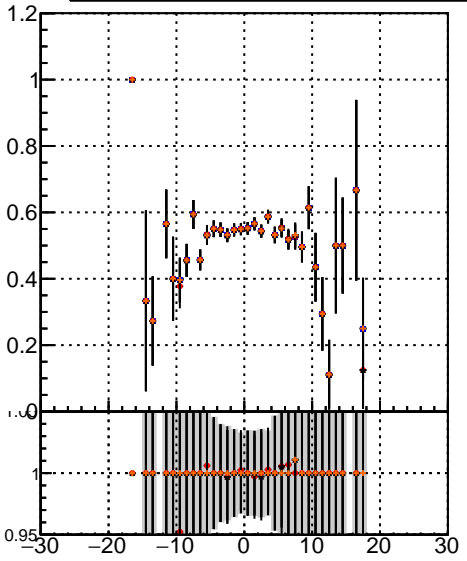

Efficiency vs vertpos

Efficiency

- mkFit_13.0.0p4
- ovlerlap-check-chi2-60
- ovlerlap-check-chi2-1100
- ovlerlap-check-chi2-10000

Efficiency vs. sim PV z