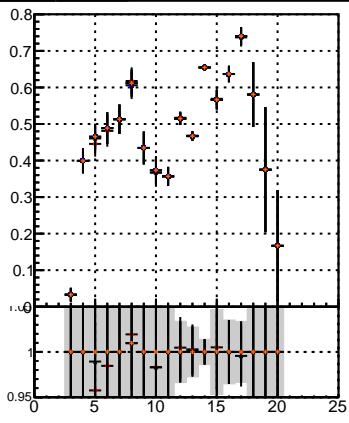

Efficiency vs hit

Efficiency

- mkFit_13.0.0p4
- ovlerlap-check-chi2-60
- ovlerlap-check-chi2-1100
- ovlerlap-check-chi2-10000

Efficiency vs pixel layer

Efficiency vs 3D layer