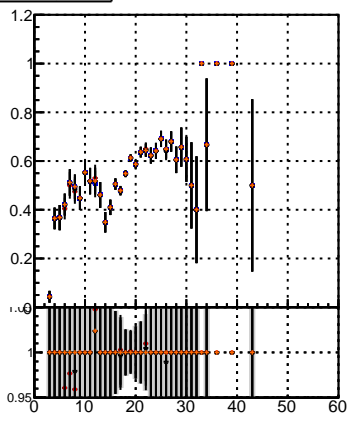

Efficiency vs hit

Efficiency

- mkFit_13.0.0p4
- ovlerlap-check-chi2-60
- ovlerlap-check-chi2-1100
- ovlerlap-check-chi2-10000

Efficiency vs pixel layer

Efficiency vs 3D layer