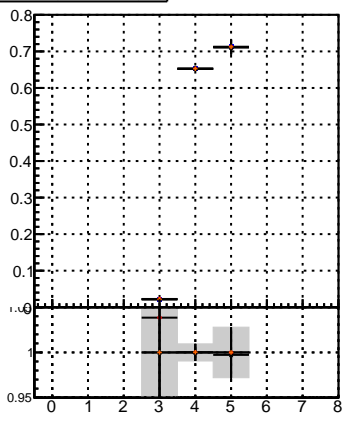

Efficiency vs hit

Efficiency

- mkFit_13.0.0p4
- ovlerlap-check-chi2-60
- ovlerlap-check-chi2-1100
- ovlerlap-check-chi2-10000

Efficiency vs pixel layer

Efficiency vs 3D layer