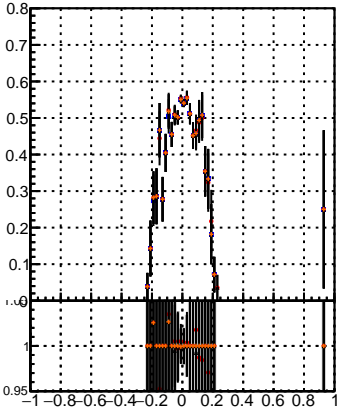

Efficiency vs Dxy(PV)

- mkFit_13.0.0p4
- ovlerlap-check-chi2-60
- ovlerlap-check-chi2-1100
- ovlerlap-check-chi2-10000

Efficiency

Efficiency vs Dz(PV)

Efficiency vs Dz(PV)