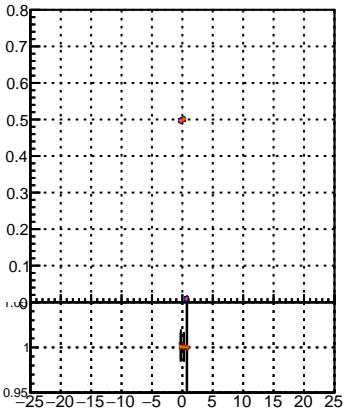

Efficiency vs Dxy(PV)

- mkFit_13.0.0p4
- ovlerlap-check-chi2-60
- ovlerlap-check-chi2-1100
- ovlerlap-check-chi2-10000

Efficiency

Efficiency vs Dz(PV)

Efficiency vs Dz(PV)