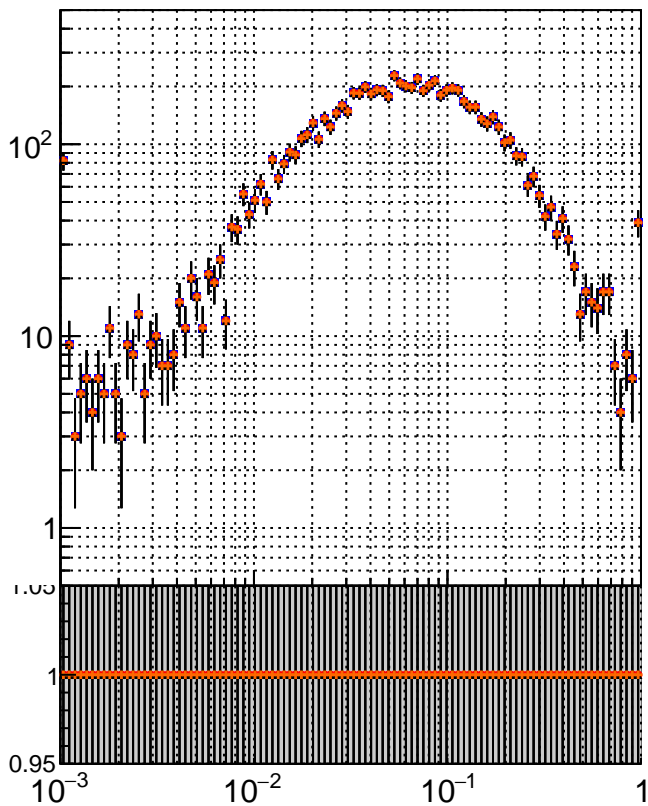

N of simulated tracks vs dR

N of associated tracks (simToReco) vs dR

N of simulated trac

- mkFit_13.0.0p4
- ovlerlap-check-chi2-60
- ▲ ovlerlap-check-chi2-1100
- ◆ ovlerlap-check-chi2-10000