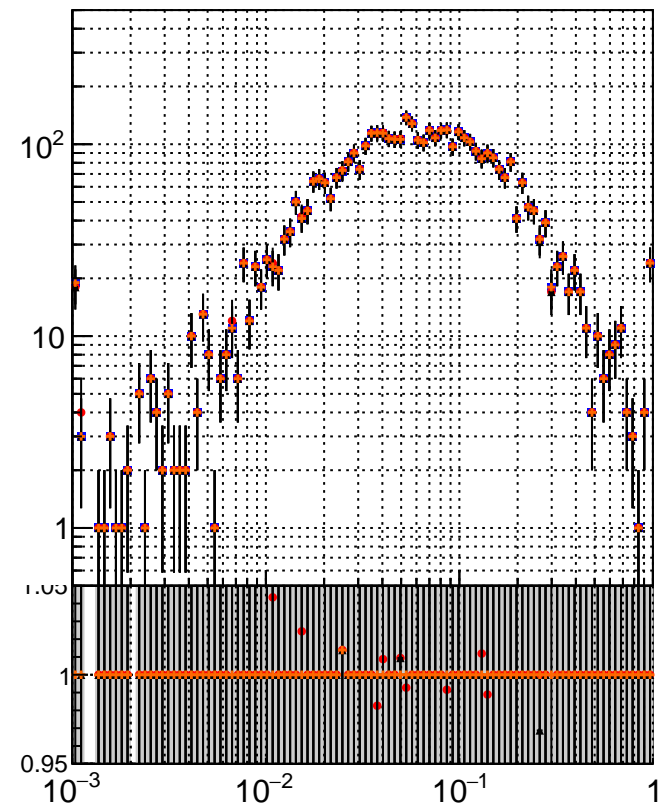

N of simulated tracks vs dR

N of associated tracks (simToReco) vs dR

N of simulated trac

- mkFit_13.0.0p4
- ovlerlap-check-chi2-60
- ▲ ovlerlap-check-chi2-1100
- ◆ ovlerlap-check-chi2-10000