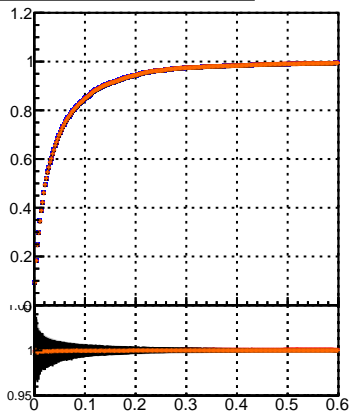

Efficiency vs. dz (PV)

Efficiency (tracking eff factorized out) vs. dz (PV)

- mkFit\_13.0.0p4
- ovlerlap-check-chi2-60
- ovlerlap-check-chi2-1100
- ovlerlap-check-chi2-10000