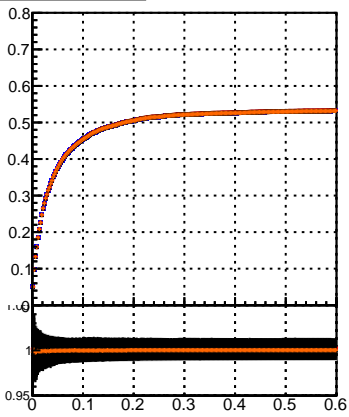

Efficiency vs. dz (PV)

Efficiency (tracking eff factorized out) vs. dz (PV)

- mkFit\_13.0.0p4
- ovlerlap-check-chi2-60
- ovlerlap-check-chi2-1100
- ovlerlap-check-chi2-10000