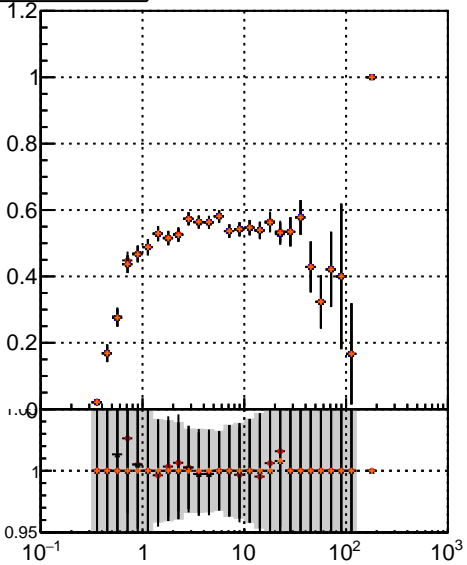

Efficiency vs p_T

- mkFit_13.0.0p4
- ovlerlap-check-chi2-60
- ovlerlap-check-chi2-1100
- ovlerlap-check-chi2-10000

Efficiency vs ϕ