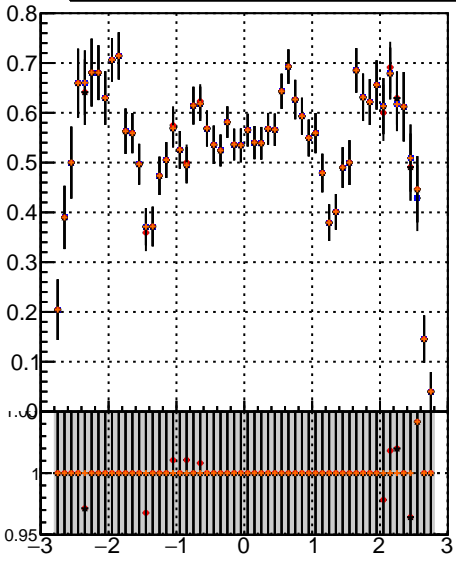

Efficiency vs p_T

- mkFit_13.0.0p4
- ovlerlap-check-chi2-60
- ovlerlap-check-chi2-1100
- ovlerlap-check-chi2-10000

Efficiency vs ϕ