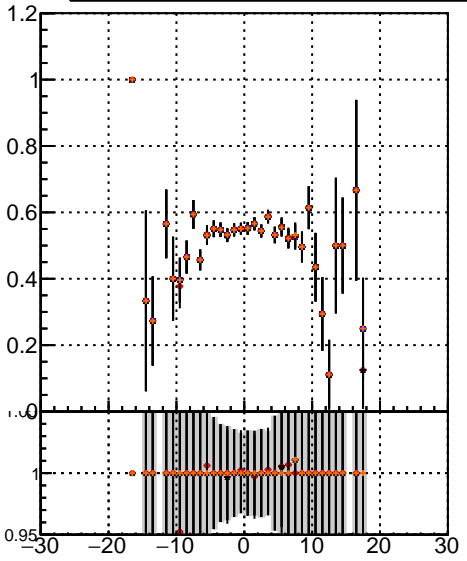

Efficiency vs vertpos

Efficiency

- mkFit_13.0.0p4
- ovlerlap-check-chi2-60
- ovlerlap-check-chi2-1100
- ovlerlap-check-chi2-10000

Efficiency vs. sim PV z