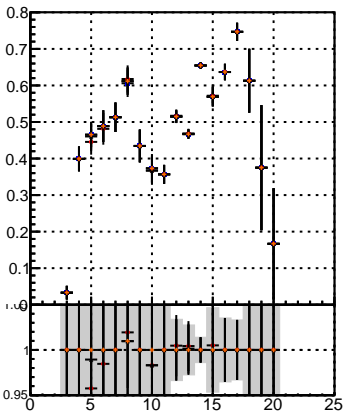

**Efficiency vs hit**

- mkFit\_13.0.0p4
- overlap-check-chi2-60
- overlap-check-chi2-1100
- overlap-check-chi2-10000

**Efficiency****Efficiency vs pixel layer****Efficiency vs 3D layer**