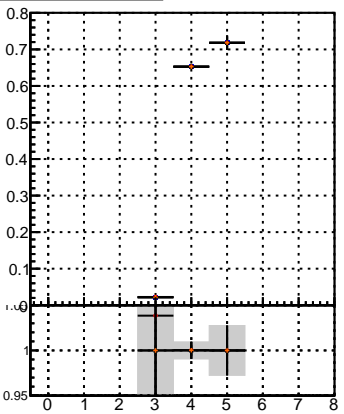

**Efficiency vs hit**

- mkFit\_13.0.0p4
- overlap-check-chi2-60
- overlap-check-chi2-1100
- overlap-check-chi2-10000

**Efficiency****Efficiency vs pixel layer****Efficiency vs 3D layer**