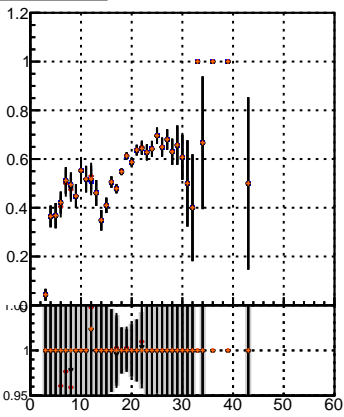

**Efficiency vs hit**

- mkFit\_13.0.0p4
- overlap-check-chi2-60
- overlap-check-chi2-1100
- overlap-check-chi2-10000

**Efficiency****Efficiency vs pixel layer****Efficiency vs 3D layer**