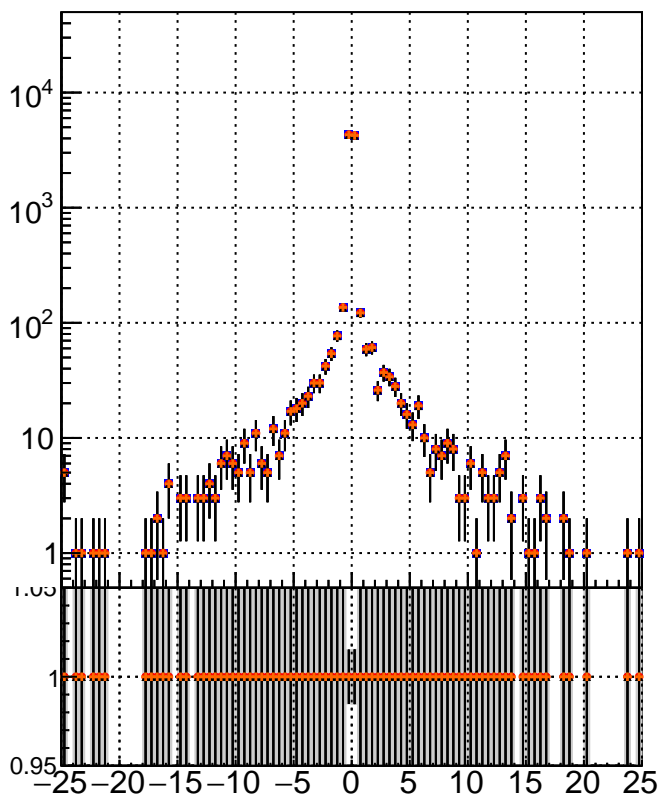

N of simulated tracks vs dxy

N of associated tracks (simToReco) vs dxy

N of simulated track

- mkFit_13.0.0p4
- ovlerlap-check-chi2-60
- ▲ ovlerlap-check-chi2-1100
- ◆ ovlerlap-check-chi2-10000