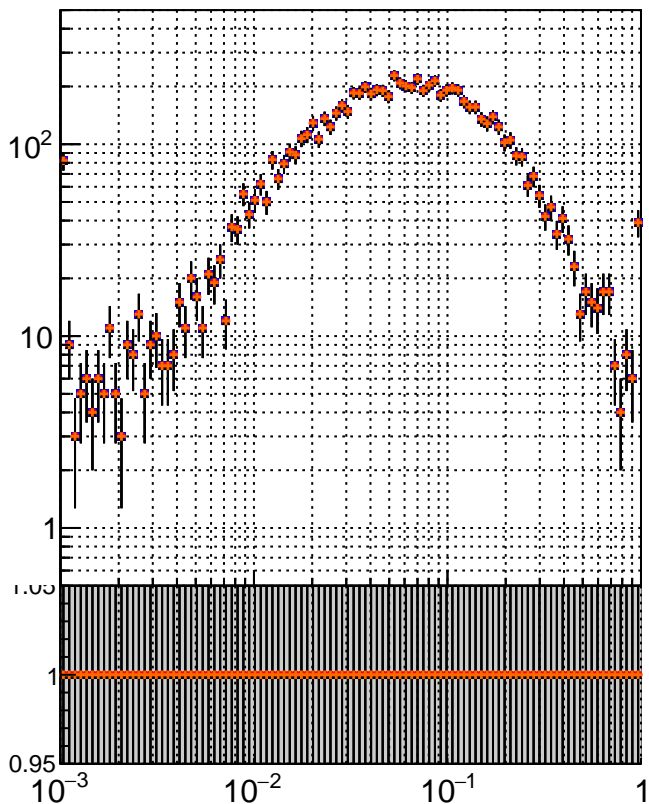

N of simulated tracks vs dR

N of associated tracks (simToReco) vs dR

N of simulated trac

- mkFit_13.0.0p4
- ovlerlap-check-chi2-60
- ▲ ovlerlap-check-chi2-1100
- ◆ ovlerlap-check-chi2-10000