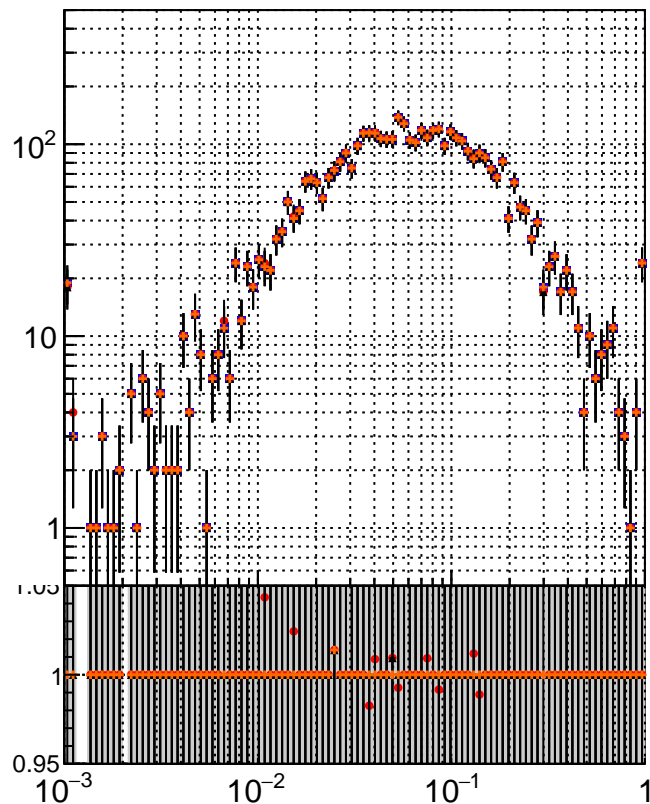

N of simulated tracks vs dR

N of associated tracks (simToReco) vs dR

N of simulated trac

- mkFit_13.0.0p4
- ovlerlap-check-chi2-60
- ▲ ovlerlap-check-chi2-1100
- ◆ ovlerlap-check-chi2-10000