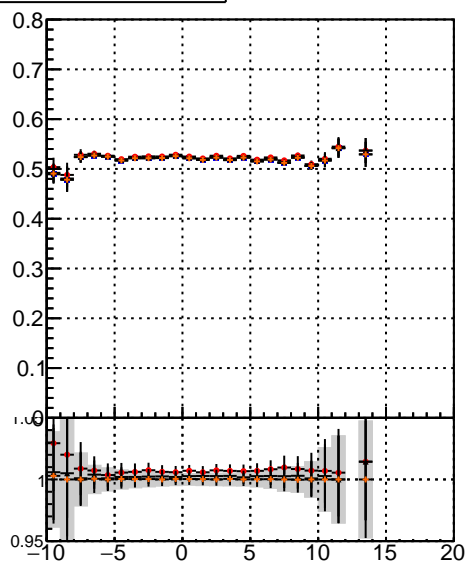

Efficiency vs vertpos**fake+duplicates vs vert r**

Legend for Efficiency vs vertpos and fake+duplicates vs vert r:

- mkFit_13.0.0p4 (blue circles)
- ovlerlap-check-chi2-60 (red circles)
- ovlerlap-check-chi2-1100 (black triangles)
- ovlerlap-check-chi2-10000 (orange circles)

Efficiency vs sim PV z**fake+duplicates vs Sim. PV z****Efficiency vs. sim PV z****fake+duplicates vs Sim. PV z**