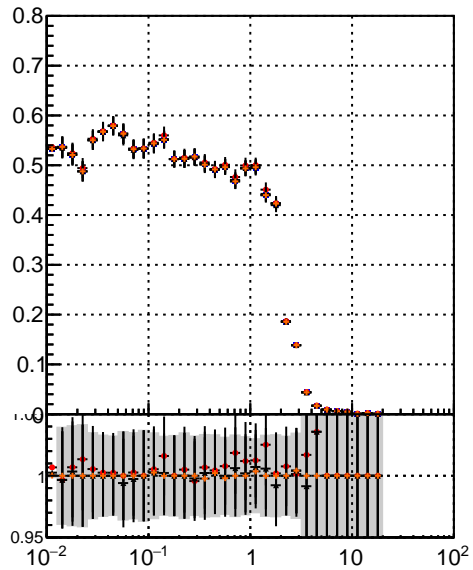

Efficiency vs vertpos**fake+duplicates vs vert r**

Legend for Efficiency vs vertpos and fake+duplicates vs vert r:

- mkFit_13.0.0p4 (blue circles)
- ovlerlap-check-chi2-60 (red circles)
- ovlerlap-check-chi2-1100 (black triangles)
- ovlerlap-check-chi2-10000 (orange circles)

Efficiency vs sim PV z**fake+duplicates vs Sim. PV z****Efficiency vs. sim PV z****fake+duplicates vs Sim. PV z**