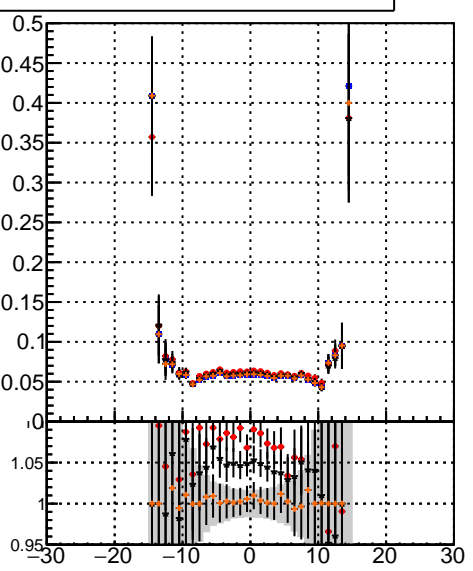

Efficiency vs vertpos**fake+duplicates vs vert r**

Legend for Efficiency vs vertpos and fake+duplicates vs vert r:

- mkFit_13.0.0p4 (blue circles)
- ovlerlap-check-chi2-60 (red circles)
- ovlerlap-check-chi2-1100 (black triangles)
- ovlerlap-check-chi2-10000 (orange circles)

Efficiency vs sim PV z**fake+duplicates vs Sim. PV z****Efficiency vs. sim PV z****fake+duplicates vs Sim. PV z**