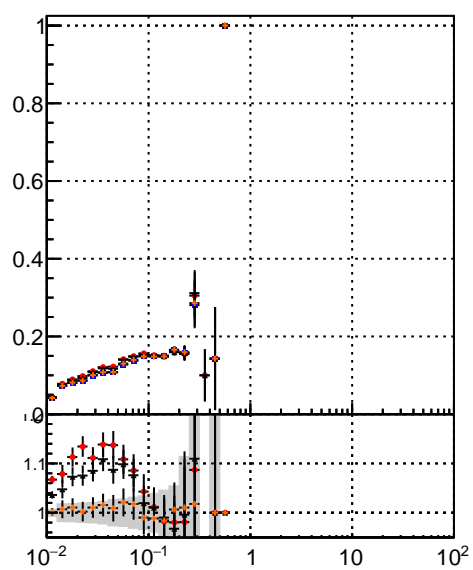

Efficiency vs vertpos**fake+duplicates vs vert r**

Legend for Efficiency vs vertpos and fake+duplicates vs vert r:

- mkFit_13.0.0p4 (blue circles)
- ovlerlap-check-chi2-60 (red circles)
- ovlerlap-check-chi2-1100 (black triangles)
- ovlerlap-check-chi2-10000 (orange circles)

Efficiency vs sim PV z**fake+duplicates vs Sim. PV z****Efficiency vs. sim PV z****fake+duplicates vs Sim. PV z**