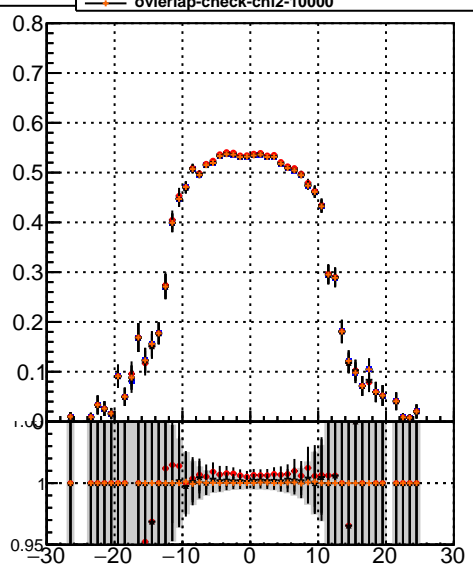

Efficiency vs vertpos**fake+duplicates vs vert r**

Legend for Efficiency vs vertpos and fake+duplicates vs vert r:

- mkFit_13.0.0p4 (blue circles)
- ovlerlap-check-chi2-60 (red circles)
- ovlerlap-check-chi2-1100 (black triangles)
- ovlerlap-check-chi2-10000 (orange circles)

Efficiency vs sim PV z**fake+duplicates vs Sim. PV z****Efficiency vs. sim PV z****fake+duplicates vs Sim. PV z**