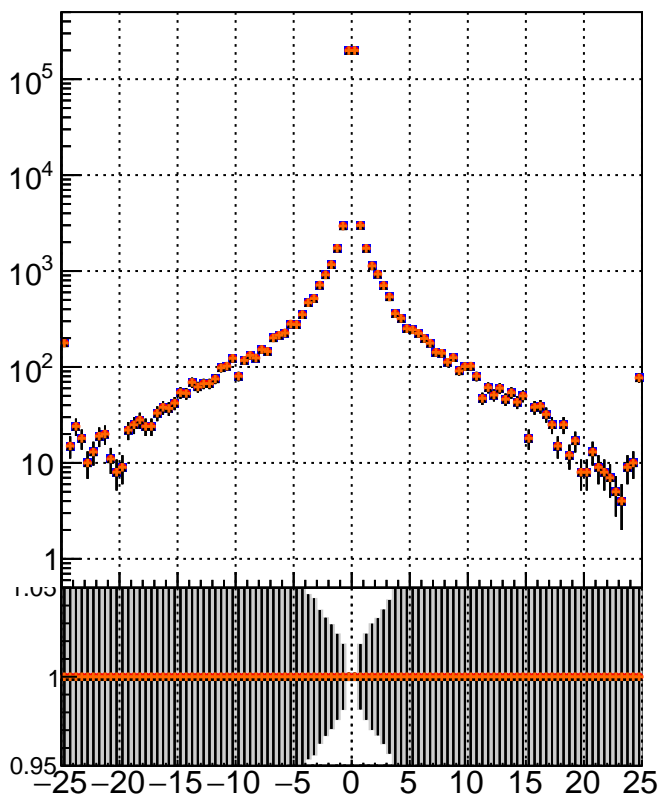

N of simulated tracks vs dxy

N of associated tracks (simToReco) vs dxy

N of simulated track

- mkFit_13.0.0p4
- ovlerlap-check-chi2-60
- ovlerlap-check-chi2-1100
- ovlerlap-check-chi2-10000