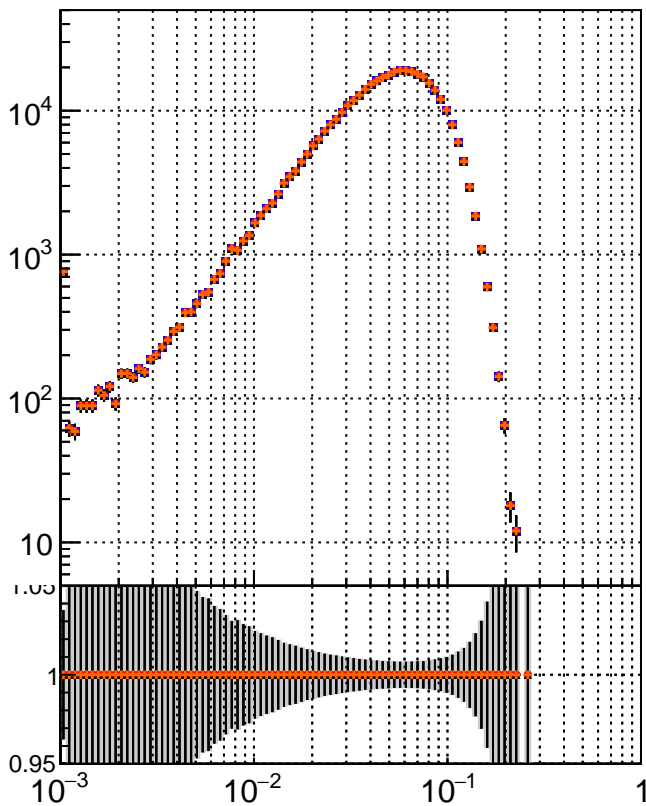

N of simulated tracks vs dR

N of associated tracks (simToReco) vs dR

N of simulated trac

- mkFit_13.0.0p4
- overlap-check-chi2-60
- ▲ overlap-check-chi2-1100
- ◆ overlap-check-chi2-10000