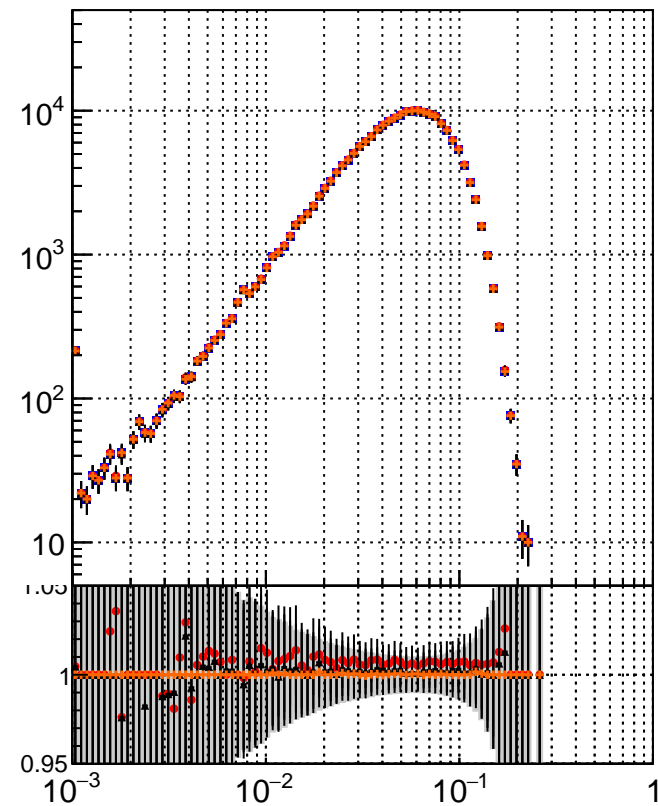

N of simulated tracks vs dR

N of associated tracks (simToReco) vs dR

N of simulated trac

- mkFit_13.0.0p4
- overlap-check-chi2-60
- ▲ overlap-check-chi2-1100
- ◆ overlap-check-chi2-10000