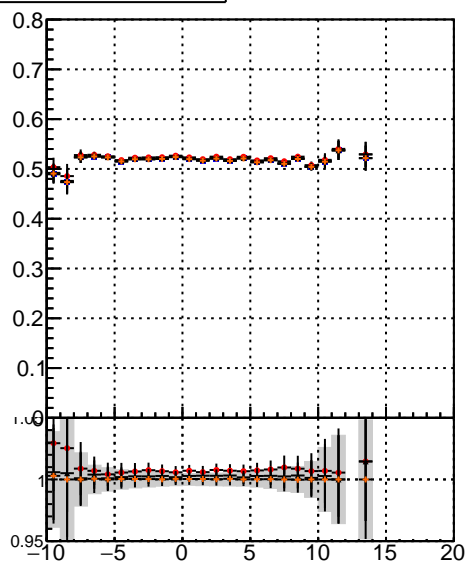

Efficiency vs vertpos**fake+duplicates vs vert r**

Efficiency vs sim PV z

- mkFit 13.0.0p4
- overlap-check-chi2-60
- overlap-check-chi2-1100
- overlap-check-chi2-10000

**Efficiency vs. sim PV z****fake+duplicates vs Sim. PV z**