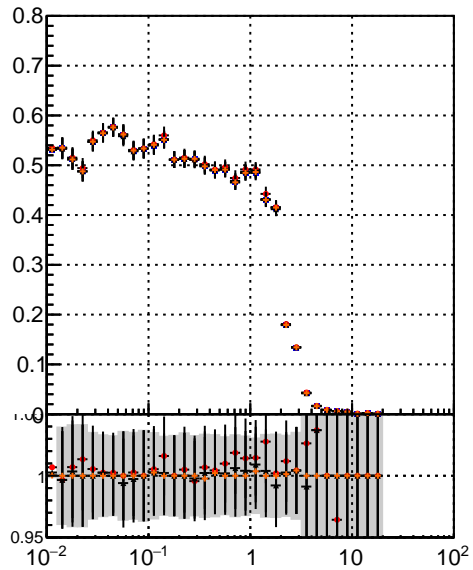

Efficiency vs vertpos**fake+duplicates vs vert r**

Efficiency vs sim PV z

- mkFit 13.0.0p4
- overlap-check-chi2-60
- overlap-check-chi2-1100
- overlap-check-chi2-10000

**Efficiency vs. sim PV z****fake+duplicates vs Sim. PV z**