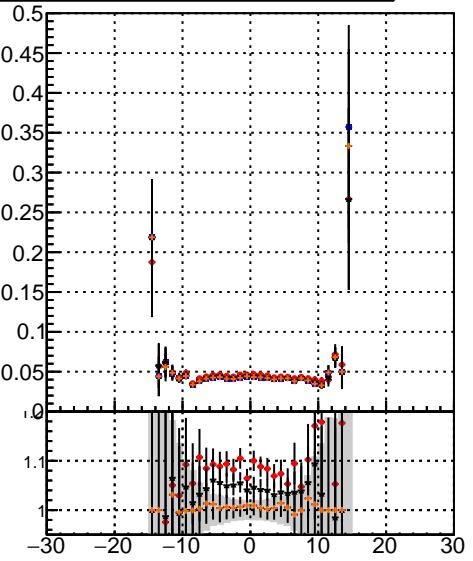

Efficiency vs vertpos**fake+duplicates vs vert r**

Efficiency vs sim PV z

- mkFit 13.0.0p4
- overlap-check-chi2-60
- overlap-check-chi2-1100
- overlap-check-chi2-10000

**Efficiency vs. sim PV z****fake+duplicates vs Sim. PV z**