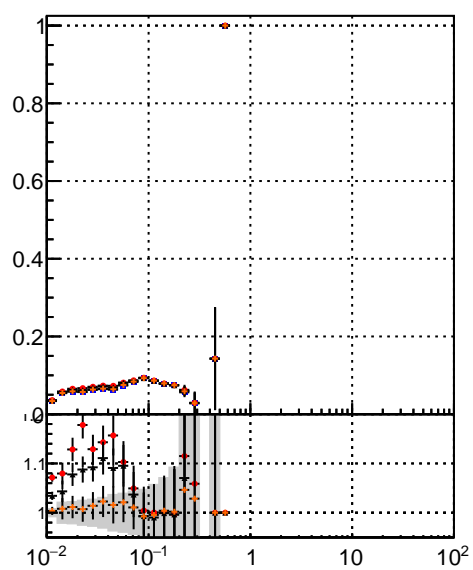

Efficiency vs vertpos**fake+duplicates vs vert r**

Efficiency vs sim PV z

- mkFit 13.0.0p4
- overlap-check-chi2-60
- overlap-check-chi2-1100
- overlap-check-chi2-10000

**Efficiency vs. sim PV z****fake+duplicates vs Sim. PV z**