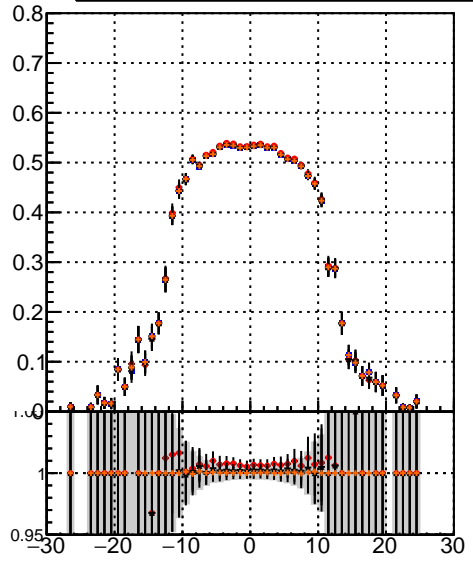

Efficiency vs vertpos**fake+duplicates vs vert r**

Efficiency vs sim PV z

- mkFit 13.0.0p4
- overlap-check-chi2-60
- overlap-check-chi2-1100
- overlap-check-chi2-10000

**Efficiency vs. sim PV z****fake+duplicates vs Sim. PV z**