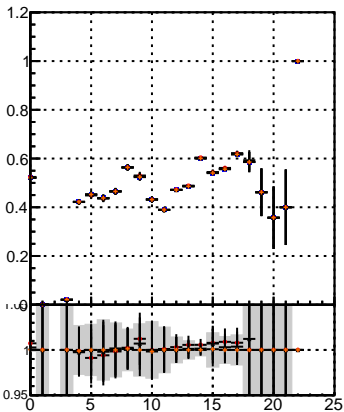

Efficiency vs hit**fake+duplicates vs hits****Efficiency**

- mkFit_13.0.0p4
- overlap-check-chi2-60
- overlap-check-chi2-1100
- overlap-check-chi2-10000

**Efficiency vs pixel layer****fake+duplicates vs pixel layers****Efficiency vs 3D layer****fake+duplicates vs 3D layers**