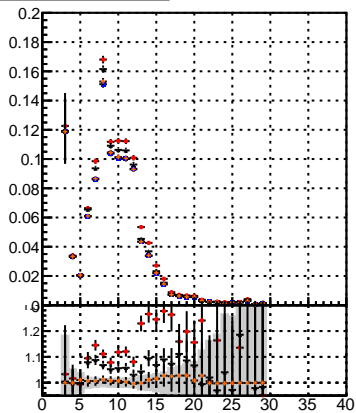

Efficiency vs hit**fake+duplicates vs hits****Efficiency**

- mkFit_13.0.0p4
- overlap-check-chi2-60
- overlap-check-chi2-1100
- overlap-check-chi2-10000

**Efficiency vs pixel layer****fake+duplicates vs pixel layers****Efficiency vs 3D layer****fake+duplicates vs 3D layers**