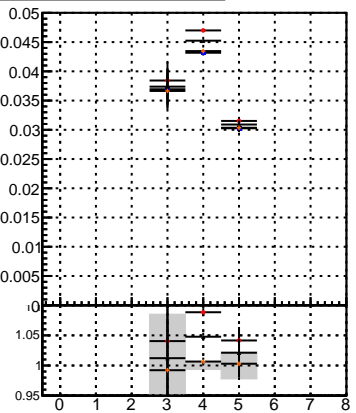

Efficiency vs hit**fake+duplicates vs hits****Efficiency**

- mkFit_13.0.0p4
- overlap-check-chi2-60
- overlap-check-chi2-1100
- overlap-check-chi2-10000

**Efficiency vs pixel layer****fake+duplicates vs pixel layers****Efficiency vs 3D layer****fake+duplicates vs 3D layers**