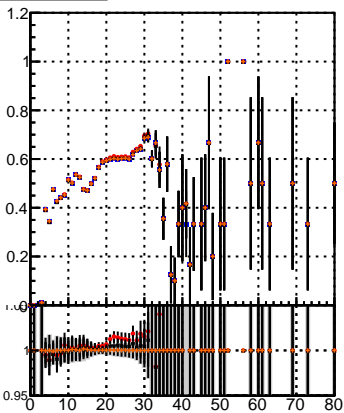

Efficiency vs hit**fake+duplicates vs hits****Efficiency**

- mkFit_13.0.0p4
- overlap-check-chi2-60
- overlap-check-chi2-1100
- overlap-check-chi2-10000

**Efficiency vs pixel layer****fake+duplicates vs pixel layers****Efficiency vs 3D layer****fake+duplicates vs 3D layers**