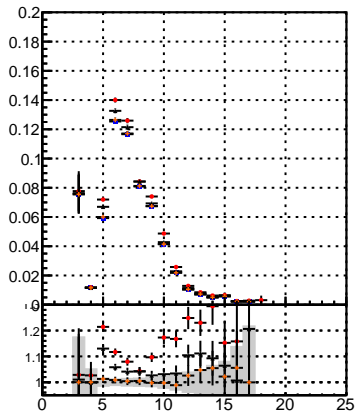

Efficiency vs hit**fake+duplicates vs hits****Efficiency**

- mkFit_13.0.0p4
- overlap-check-chi2-60
- overlap-check-chi2-1100
- overlap-check-chi2-10000

**Efficiency vs pixel layer****fake+duplicates vs pixel layers****Efficiency vs 3D layer****fake+duplicates vs 3D layers**