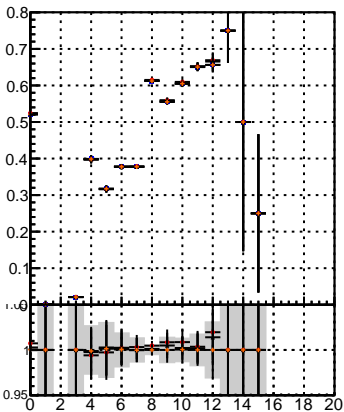

Efficiency vs hit**fake+duplicates vs hits****Efficiency**

- mkFit_13.0.0p4
- overlap-check-chi2-60
- overlap-check-chi2-1100
- overlap-check-chi2-10000

**Efficiency vs pixel layer****fake+duplicates vs pixel layers****Efficiency vs 3D layer****fake+duplicates vs 3D layers**