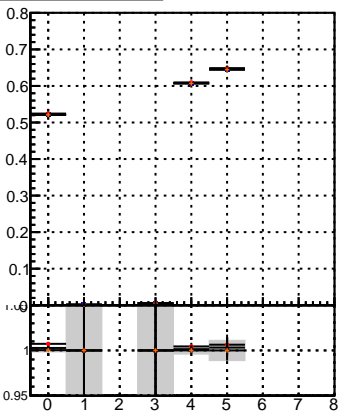

Efficiency vs hit**fake+duplicates vs hits****Efficiency**

- mkFit_13.0.0p4
- overlap-check-chi2-60
- overlap-check-chi2-1100
- overlap-check-chi2-10000

**Efficiency vs pixel layer****fake+duplicates vs pixel layers****Efficiency vs 3D layer****fake+duplicates vs 3D layers**