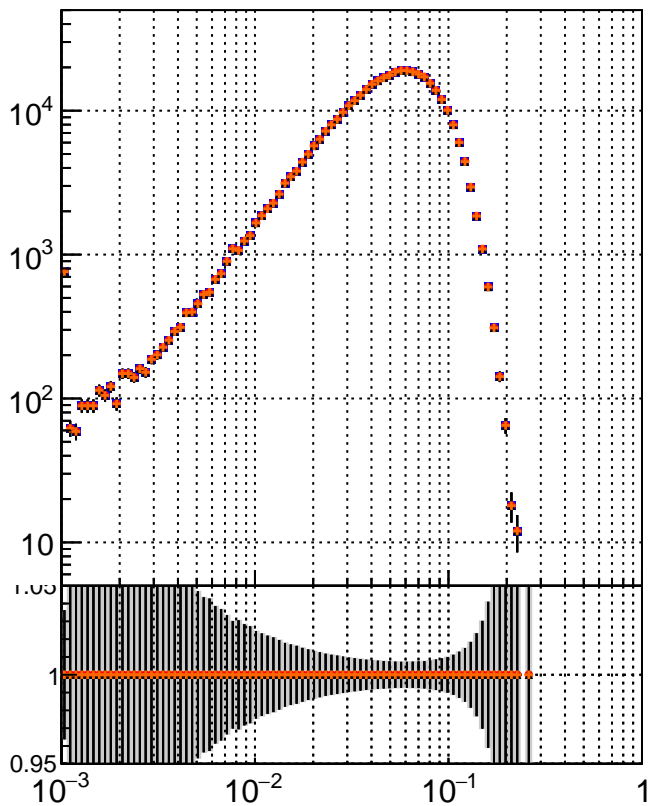

N of simulated tracks vs dR

N of associated tracks (simToReco) vs dR

N of simulated trac

- mkFit_13.0.0p4
- overlap-check-chi2-60
- ▲ overlap-check-chi2-1100
- ◆ overlap-check-chi2-10000