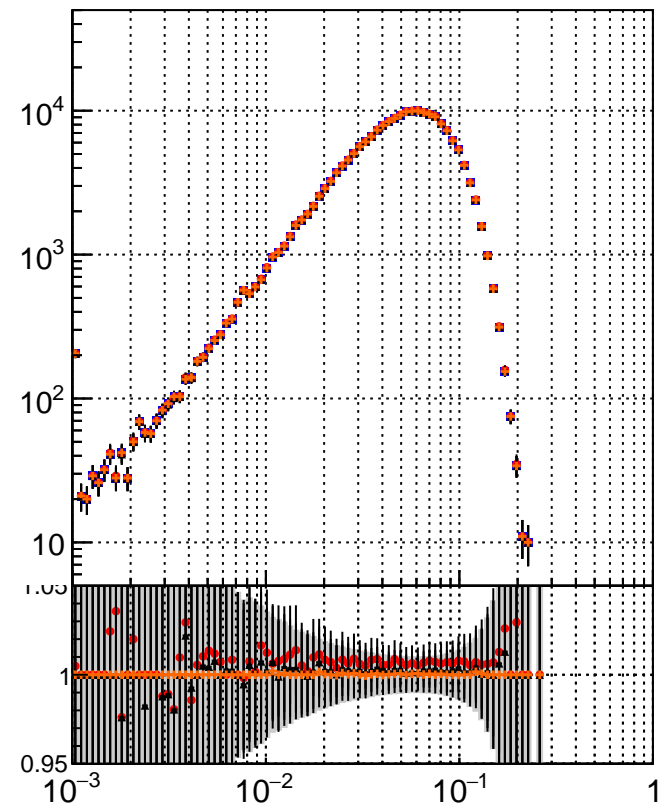

N of simulated tracks vs dR

N of associated tracks (simToReco) vs dR

N of simulated trac

- mkFit_13.0.0p4
- overlap-check-chi2-60
- ▲ overlap-check-chi2-1100
- ◆ overlap-check-chi2-10000