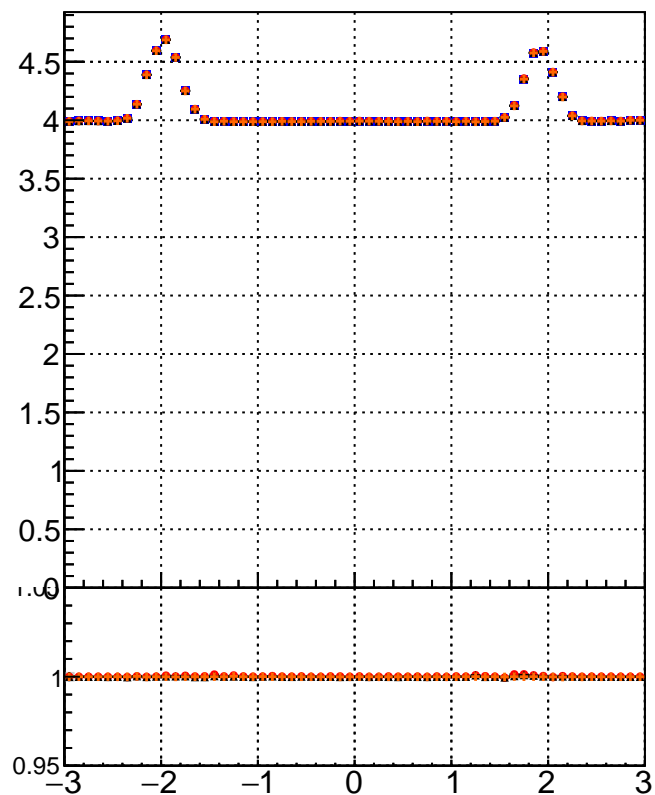

mean # PXL hits vs eta

mean # PXL Layers with measurement vs eta

mean # STRIP hits v

- mkFit\_13.0.0p4
- ovlerlap-check-chi2-60
- ▲ ovlerlap-check-chi2-1100
- ◆ ovlerlap-check-chi2-10000