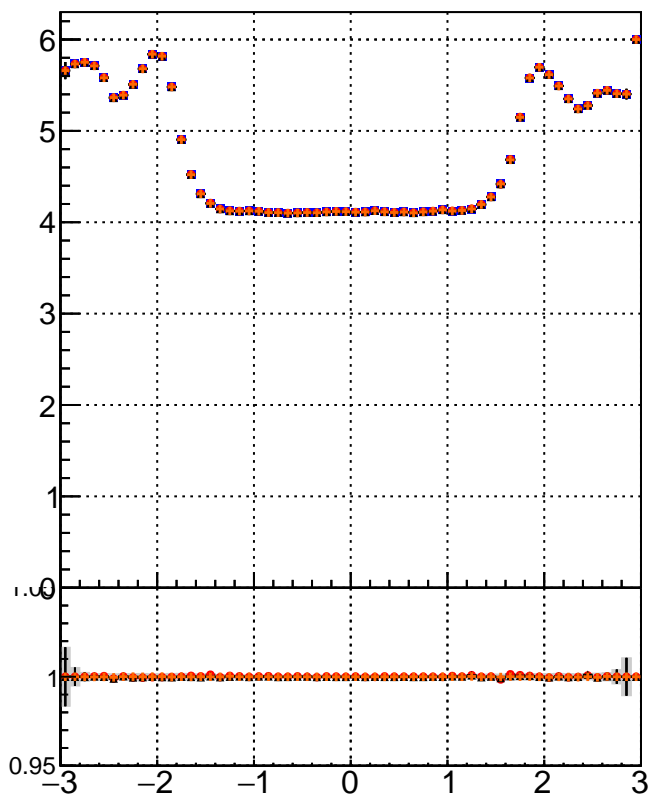

mean # PXL hits vs eta

mean # PXL Layers with measurement vs eta

mean # STRIP hits v

- mkFit\_13.0.0p4
- ovlerlap-check-chi2-60
- ▲ ovlerlap-check-chi2-1100
- ◆ ovlerlap-check-chi2-10000