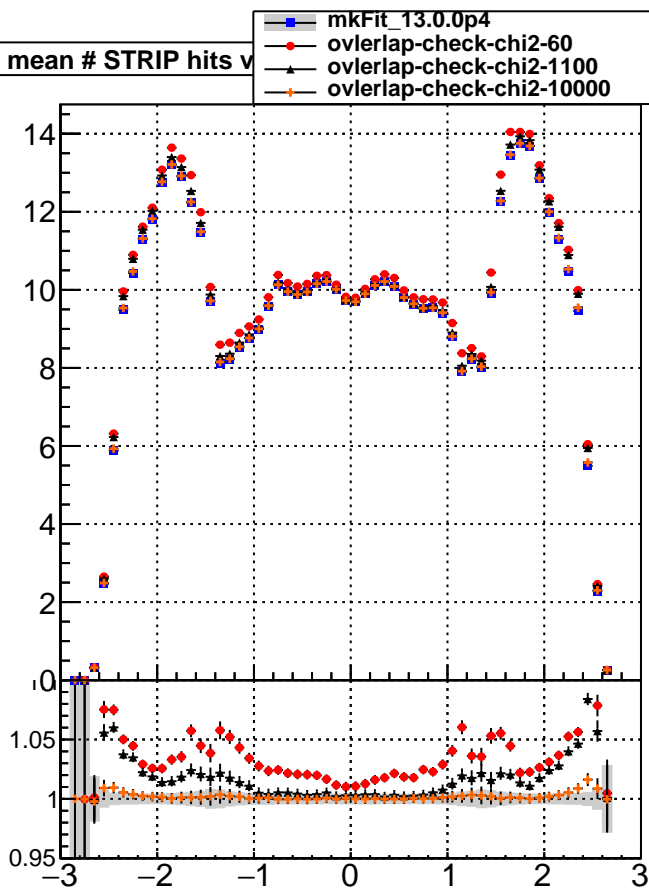

mean # PXL hits vs eta

mean # PXL Layers with measurement vs eta

mean # STRIP hits v

- mkFit\_13.0.0p4
- ovlerlap-check-chi2-60
- ▲ ovlerlap-check-chi2-1100
- ◆ ovlerlap-check-chi2-10000