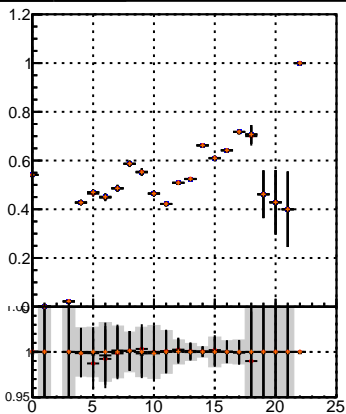

**Efficiency vs hit****fake+duplicates vs hits****Efficiency vs pixel layer****fake+duplicates vs pixel layers****Efficiency vs 3D layer****fake+duplicates vs 3D layers****Efficiency vs 3D layer****fake+duplicates vs 3D layers**

Legend for Efficiency vs hit and fake+duplicates vs hits plots:

- mkFit\_13.0.0p4 (blue square)
- overlap-check-chi2-60 (red circle)
- overlap-check-chi2-1100 (black cross)
- overlap-check-chi2-10000 (orange diamond)