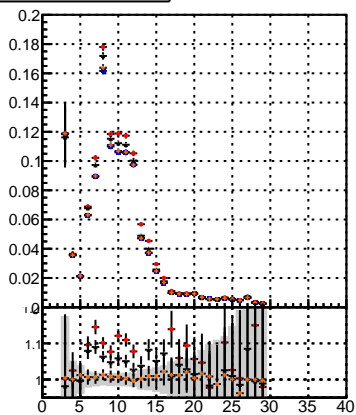

**Efficiency vs hit****fake+duplicates vs hits****Efficiency vs pixel layer****fake+duplicates vs pixel layers****Efficiency vs 3D layer****fake+duplicates vs 3D layers****Efficiency vs 3D layer****fake+duplicates vs 3D layers**

Legend for Efficiency vs hit and fake+duplicates vs hits plots:

- mkFit\_13.0.0p4 (blue square)
- overlap-check-chi2-60 (red circle)
- overlap-check-chi2-1100 (black cross)
- overlap-check-chi2-10000 (orange diamond)