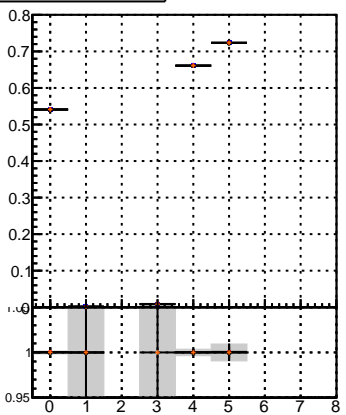

**Efficiency vs hit****fake+duplicates vs hits****Efficiency vs pixel layer****fake+duplicates vs pixel layers****Efficiency vs 3D layer****fake+duplicates vs 3D layers****Efficiency vs 3D layer****fake+duplicates vs 3D layers**

Legend for Efficiency vs hit and fake+duplicates vs hits plots:

- mkFit\_13.0.0p4 (blue square)
- overlap-check-chi2-60 (red circle)
- overlap-check-chi2-1100 (black cross)
- overlap-check-chi2-10000 (orange diamond)