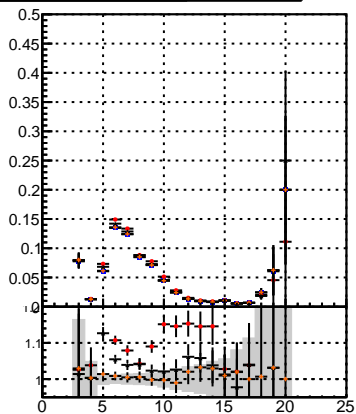

**Efficiency vs hit****fake+duplicates vs hits****Efficiency vs pixel layer****fake+duplicates vs pixel layers****Efficiency vs 3D layer****fake+duplicates vs 3D layers****Efficiency vs 3D layer****fake+duplicates vs 3D layers**

Legend for Efficiency vs hit and fake+duplicates vs hits plots:

- mkFit\_13.0.0p4 (blue square)
- overlap-check-chi2-60 (red circle)
- overlap-check-chi2-1100 (black cross)
- overlap-check-chi2-10000 (orange diamond)