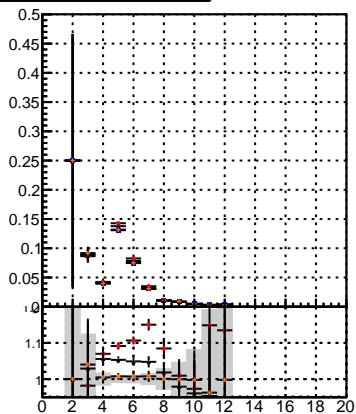

**Efficiency vs hit****fake+duplicates vs hits****Efficiency vs pixel layer****fake+duplicates vs pixel layers****Efficiency vs 3D layer****fake+duplicates vs 3D layers****Efficiency vs 3D layer****fake+duplicates vs 3D layers**

Legend for Efficiency vs hit and fake+duplicates vs hits plots:

- mkFit\_13.0.0p4 (blue square)
- overlap-check-chi2-60 (red circle)
- overlap-check-chi2-1100 (black cross)
- overlap-check-chi2-10000 (orange diamond)