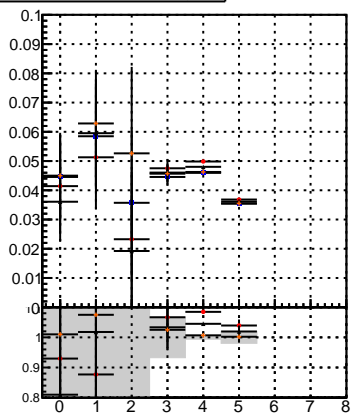

**Efficiency vs hit****fake+duplicates vs hits****Efficiency vs pixel layer****fake+duplicates vs pixel layers****Efficiency vs 3D layer****fake+duplicates vs 3D layers****Efficiency vs 3D layer****fake+duplicates vs 3D layers**

Legend for Efficiency vs hit and fake+duplicates vs hits plots:

- mkFit\_13.0.0p4 (blue square)
- overlap-check-chi2-60 (red circle)
- overlap-check-chi2-1100 (black cross)
- overlap-check-chi2-10000 (orange diamond)