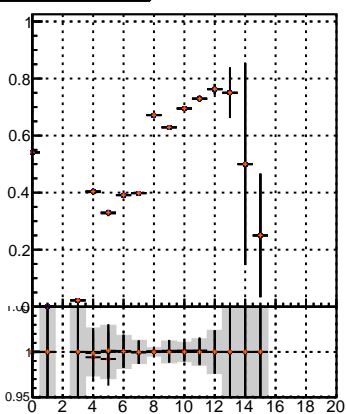

**Efficiency vs hit****fake+duplicates vs hits****Efficiency vs pixel layer****fake+duplicates vs pixel layers****Efficiency vs 3D layer****fake+duplicates vs 3D layers****Efficiency vs 3D layer****fake+duplicates vs 3D layers**

Legend for Efficiency vs hit and fake+duplicates vs hits plots:

- mkFit\_13.0.0p4 (blue square)
- overlap-check-chi2-60 (red circle)
- overlap-check-chi2-1100 (black cross)
- overlap-check-chi2-10000 (orange diamond)