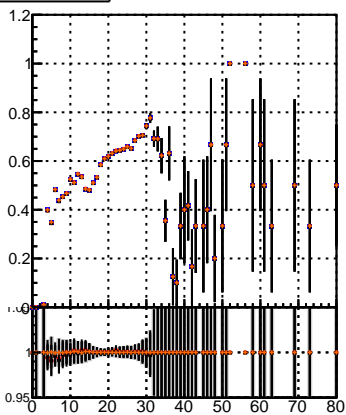

**Efficiency vs hit****fake+duplicates vs hits****Efficiency vs pixel layer****fake+duplicates vs pixel layers****Efficiency vs 3D layer****fake+duplicates vs 3D layers****Efficiency vs 3D layer****fake+duplicates vs 3D layers**

Legend for Efficiency vs hit and fake+duplicates vs hits plots:

- mkFit\_13.0.0p4 (blue square)
- overlap-check-chi2-60 (red circle)
- overlap-check-chi2-1100 (black cross)
- overlap-check-chi2-10000 (orange diamond)