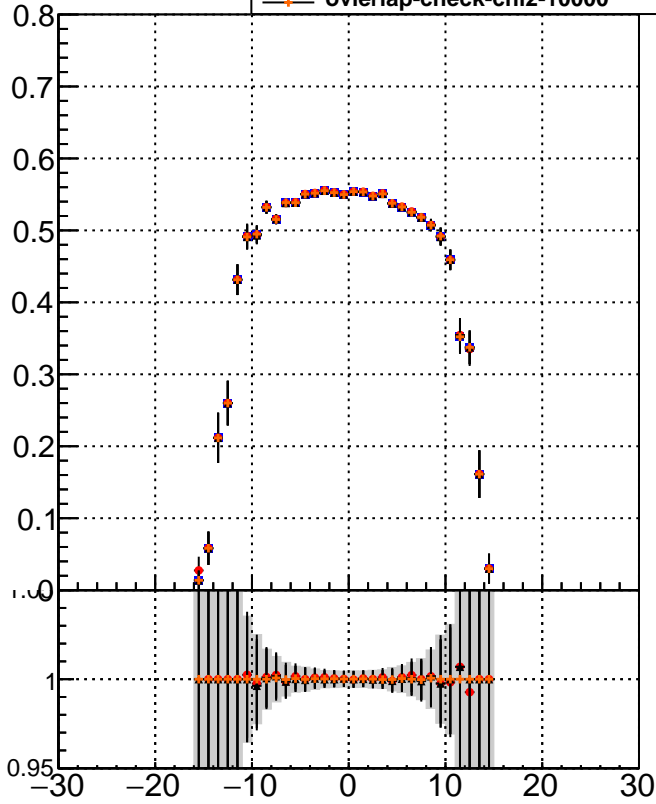

**Efficiency vs Dxy****fake+duplicates vs dxy****Efficiency vs Dz**

- mkFit\_13.0.0p4
- ovlerlap-check-chi2-60
- ▲ ovlerlap-check-chi2-1100
- ◆ ovlerlap-check-chi2-10000