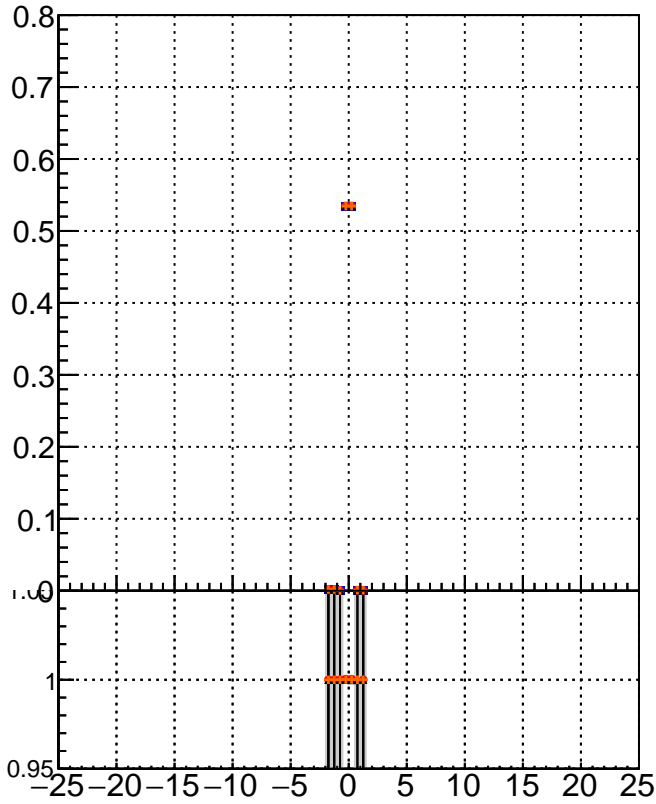

**Efficiency vs Dxy****fake+duplicates vs dxy****Efficiency vs Dz**

- mkFit\_13.0.0p4
- ovlerlap-check-chi2-60
- ▲ ovlerlap-check-chi2-1100
- ◆ ovlerlap-check-chi2-10000