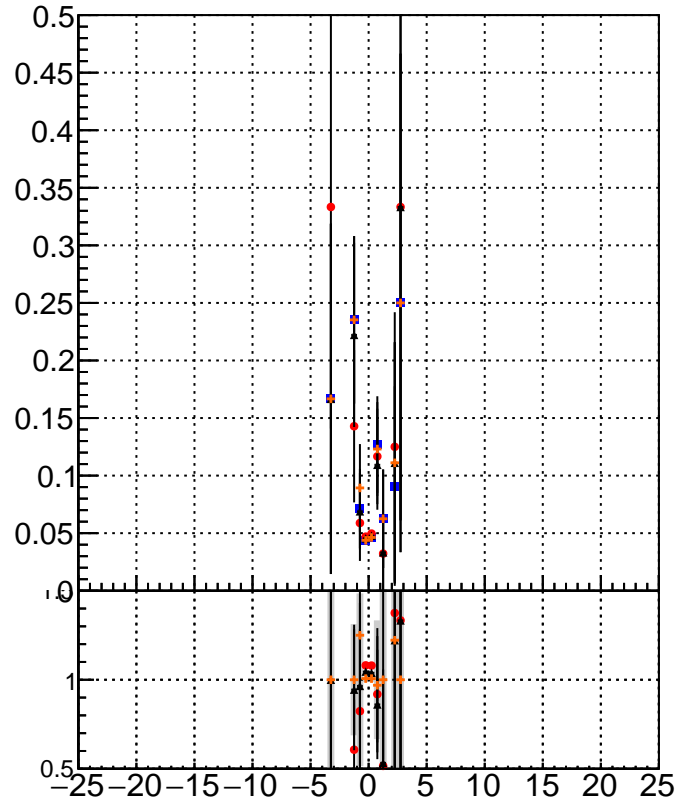

**Efficiency vs Dxy****fake+duplicates vs dxy****Efficiency vs Dz**

- mkFit\_13.0.0p4
- ovlerlap-check-chi2-60
- ▲ ovlerlap-check-chi2-1100
- ◆ ovlerlap-check-chi2-10000