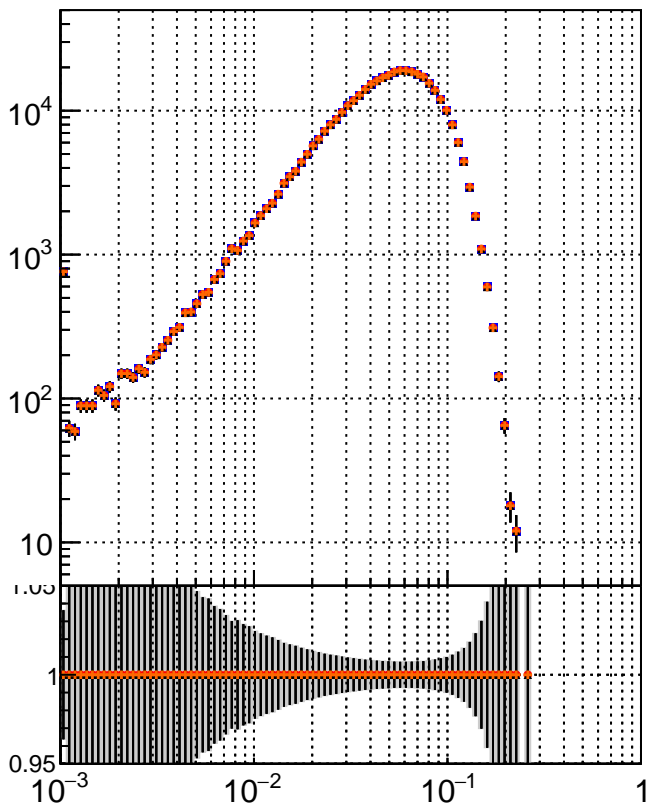

N of simulated tracks vs dR

N of associated tracks (simToReco) vs dR

N of simulated trac

- mkFit_13.0.0p4
- overlap-check-chi2-60
- ▲ overlap-check-chi2-1100
- ◆ overlap-check-chi2-10000