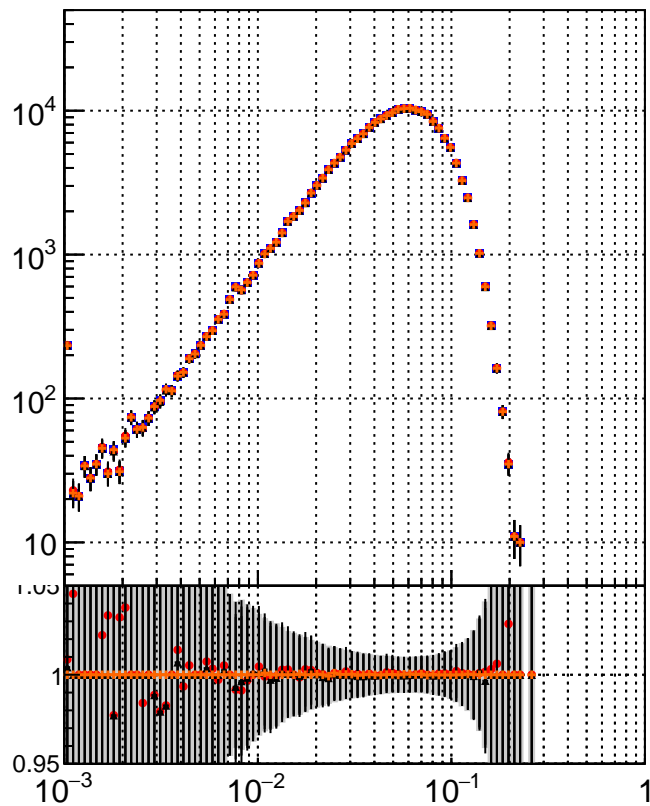

N of simulated tracks vs dR

N of associated tracks (simToReco) vs dR

N of simulated trac

- mkFit_13.0.0p4
- overlap-check-chi2-60
- ▲ overlap-check-chi2-1100
- ◆ overlap-check-chi2-10000