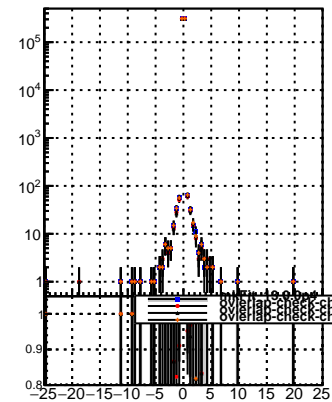

N of reco track vs dxy

N of associated (recoToSim) tracks vs dxy

N of associated (recoToSim) loopier tracks vs dxy

N of reco track vs dz

N of associated (recoToSim) tracks vs dz

N of associated (recoToSim) loopier tracks vs dz