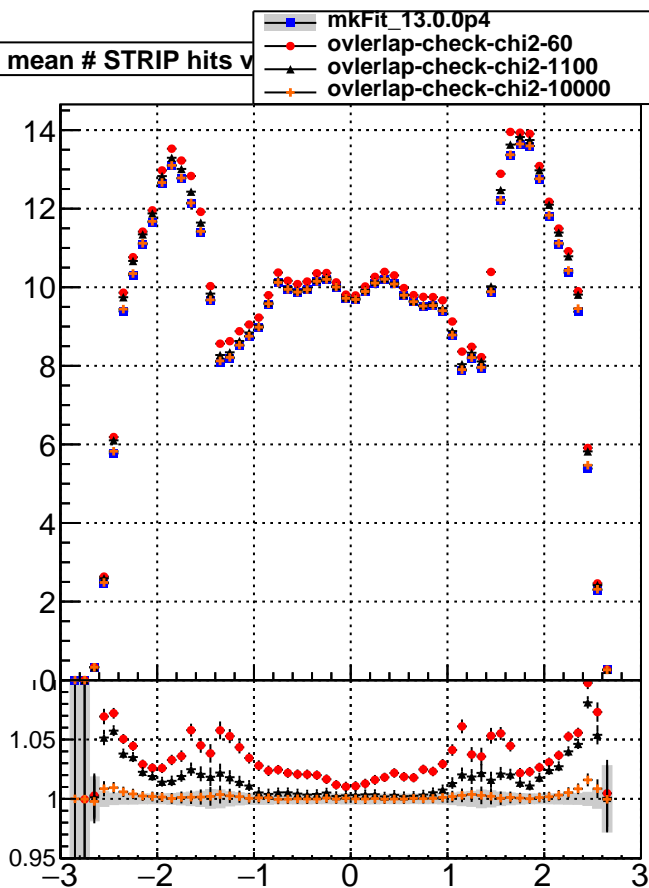

mean # PXL hits vs eta

mean # PXL Layers with measurement vs eta

mean # STRIP hits vs eta

- mkFit_13.0.0p4
- ovlerlap-check-chi2-60
- ▲ ovlerlap-check-chi2-1100
- ◆ ovlerlap-check-chi2-10000