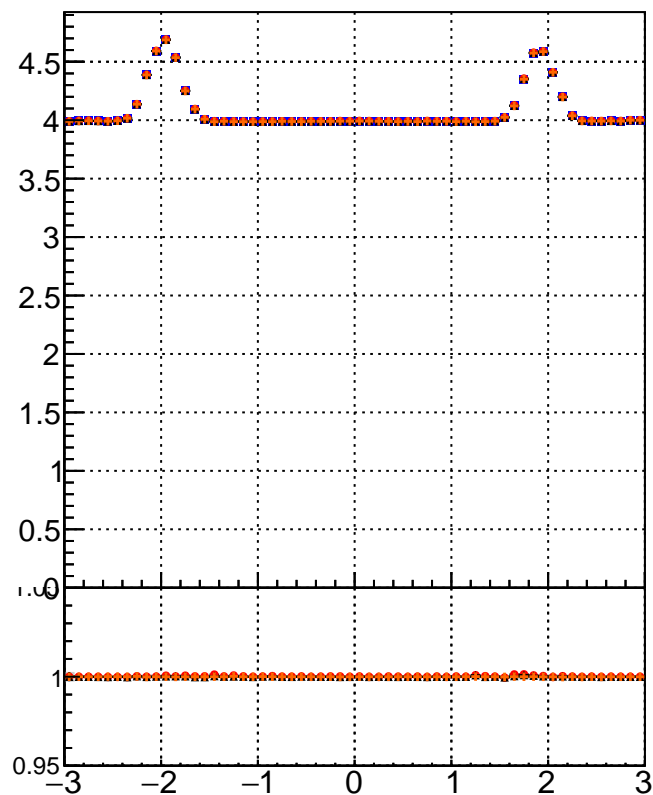

mean # PXL hits vs eta

mean # PXL Layers with measurement vs eta

mean # STRIP hits vs eta

- mkFit_13.0.0p4
- ovlerlap-check-chi2-60
- ▲ ovlerlap-check-chi2-1100
- ◆ ovlerlap-check-chi2-10000