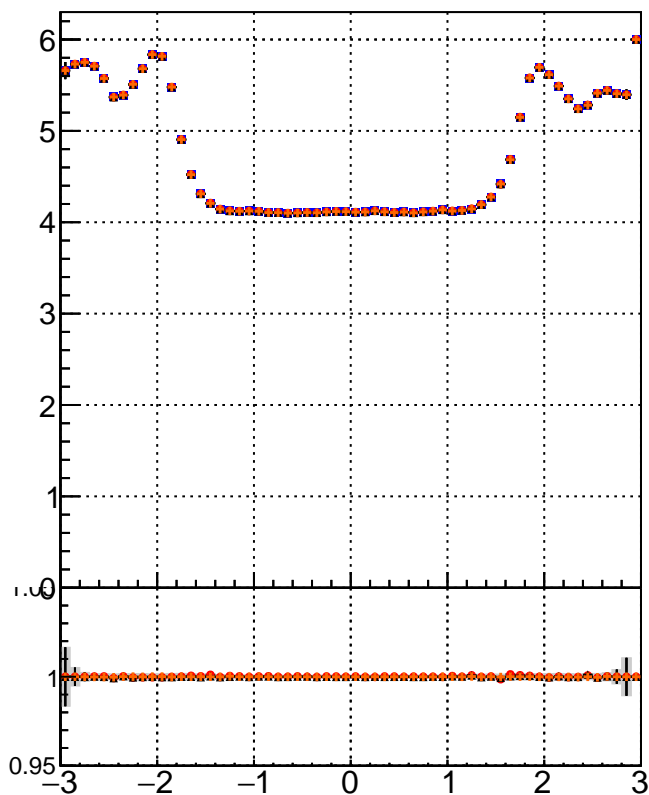

mean # PXL hits vs eta

mean # PXL Layers with measurement vs eta

mean # STRIP hits vs eta

- mkFit_13.0.0p4
- ovlerlap-check-chi2-60
- ▲ ovlerlap-check-chi2-1100
- ◆ ovlerlap-check-chi2-10000