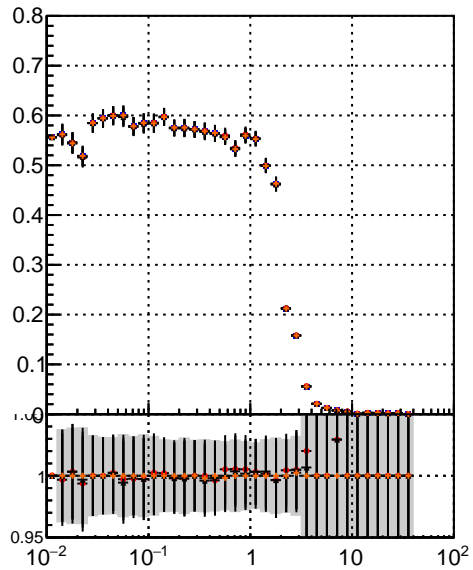

Efficiency vs vertpos**fake+duplicates vs vert r**

Legend for Efficiency vs sim PV z:

- mkFit_13.0.Up4 (blue circles)
- ovlerlap-check-chi2-60 (red circles)
- ovlerlap-check-chi2-1100 (black triangles)
- ovlerlap-check-chi2-10000 (orange triangles)

Efficiency**Efficiency vs. sim PV z****fake+duplicates vs Sim. PV z**