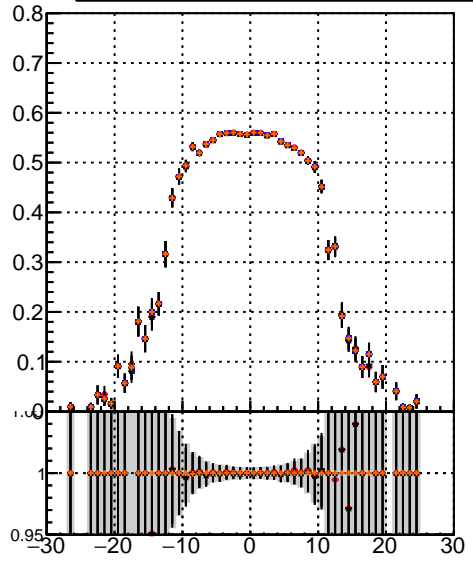

Efficiency vs vertpos**fake+duplicates vs vert r**

Legend for Efficiency vs sim PV z:

- mkFit_13.0.Up4 (blue circles)
- ovlerlap-check-chi2-60 (red circles)
- ovlerlap-check-chi2-1100 (black triangles)
- ovlerlap-check-chi2-10000 (orange triangles)

Efficiency**Efficiency vs. sim PV z****fake+duplicates vs Sim. PV z**