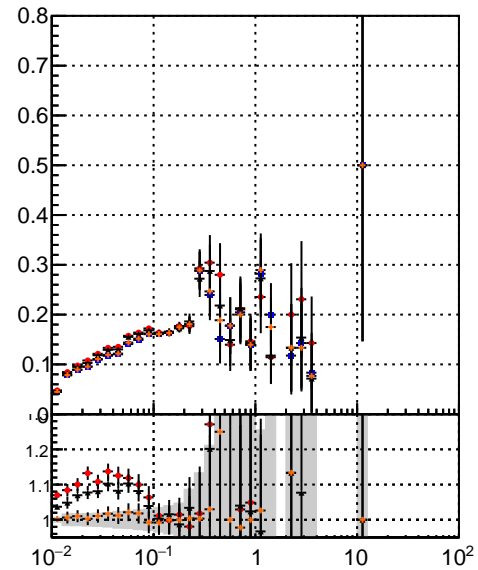

Efficiency vs vertpos**fake+duplicates vs vert r**

Legend for Efficiency vs sim PV z:

- mkFit_13.0.Up4 (blue circles)
- ovlerlap-check-chi2-60 (red circles)
- ovlerlap-check-chi2-1100 (black triangles)
- ovlerlap-check-chi2-10000 (orange triangles)

Efficiency**Efficiency vs. sim PV z****fake+duplicates vs Sim. PV z**