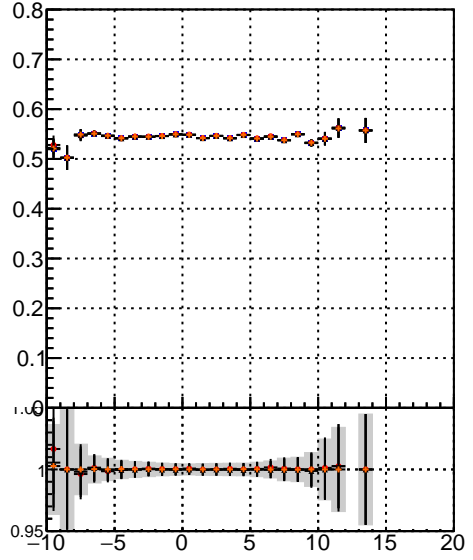

Efficiency vs vertpos**fake+duplicates vs vert r**

Legend for Efficiency vs sim PV z:

- mkFit_13.0.Up4 (blue circles)
- ovlerlap-check-chi2-60 (red circles)
- ovlerlap-check-chi2-1100 (black triangles)
- ovlerlap-check-chi2-10000 (orange triangles)

Efficiency**Efficiency vs. sim PV z****fake+duplicates vs Sim. PV z**