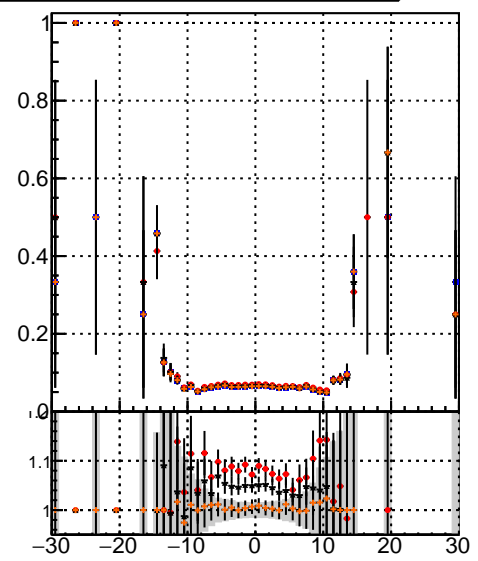

Efficiency vs vertpos**fake+duplicates vs vert r**

Legend for Efficiency vs sim PV z:

- mkFit_13.0.Up4 (blue circles)
- ovlerlap-check-chi2-60 (red circles)
- ovlerlap-check-chi2-1100 (black triangles)
- ovlerlap-check-chi2-10000 (orange triangles)

Efficiency**Efficiency vs. sim PV z****fake+duplicates vs Sim. PV z**