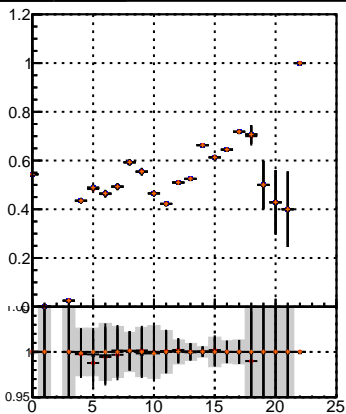

Efficiency vs hit**fake+duplicates vs hits****Efficiency**

- mkFit_13.0.0p4
- overlap-check-chi2-60
- overlap-check-chi2-1100
- overlap-check-chi2-10000

**Efficiency vs pixel layer****fake+duplicates vs pixel layers****Efficiency vs 3D layer****fake+duplicates vs 3D layers**