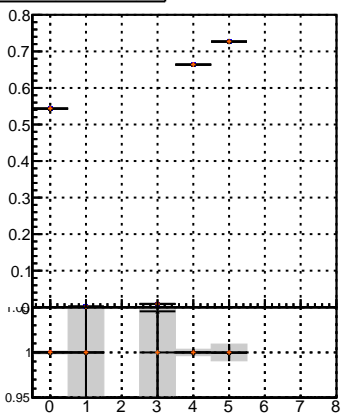

Efficiency vs hit**fake+duplicates vs hits****Efficiency**

- mkFit_13.0.0p4
- overlap-check-chi2-60
- overlap-check-chi2-1100
- overlap-check-chi2-10000

**Efficiency vs pixel layer****fake+duplicates vs pixel layers****Efficiency vs 3D layer****fake+duplicates vs 3D layers**