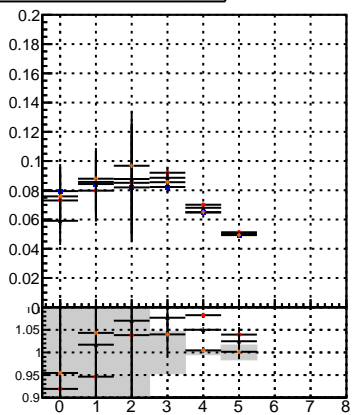

Efficiency vs hit**fake+duplicates vs hits****Efficiency**

- mkFit_13.0.0p4
- overlap-check-chi2-60
- overlap-check-chi2-1100
- overlap-check-chi2-10000

**Efficiency vs pixel layer****fake+duplicates vs pixel layers****Efficiency vs 3D layer****fake+duplicates vs 3D layers**