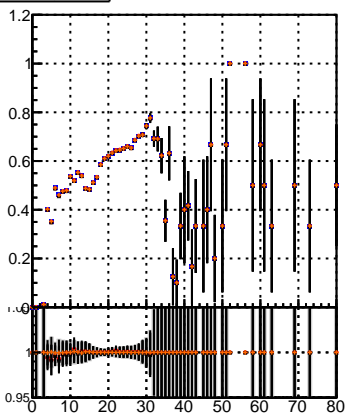

Efficiency vs hit**fake+duplicates vs hits****Efficiency**

- mkFit_13.0.0p4
- overlap-check-chi2-60
- overlap-check-chi2-1100
- overlap-check-chi2-10000

**Efficiency vs pixel layer****fake+duplicates vs pixel layers****Efficiency vs 3D layer****fake+duplicates vs 3D layers**