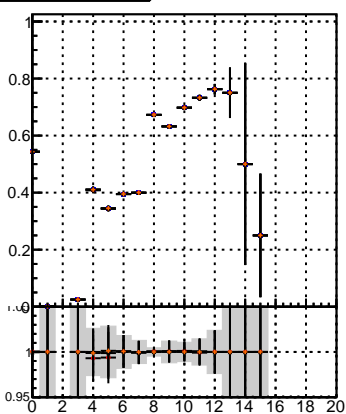

Efficiency vs hit**fake+duplicates vs hits****Efficiency**

- mkFit_13.0.0p4
- overlap-check-chi2-60
- overlap-check-chi2-1100
- overlap-check-chi2-10000

**Efficiency vs pixel layer****fake+duplicates vs pixel layers****Efficiency vs 3D layer****fake+duplicates vs 3D layers**