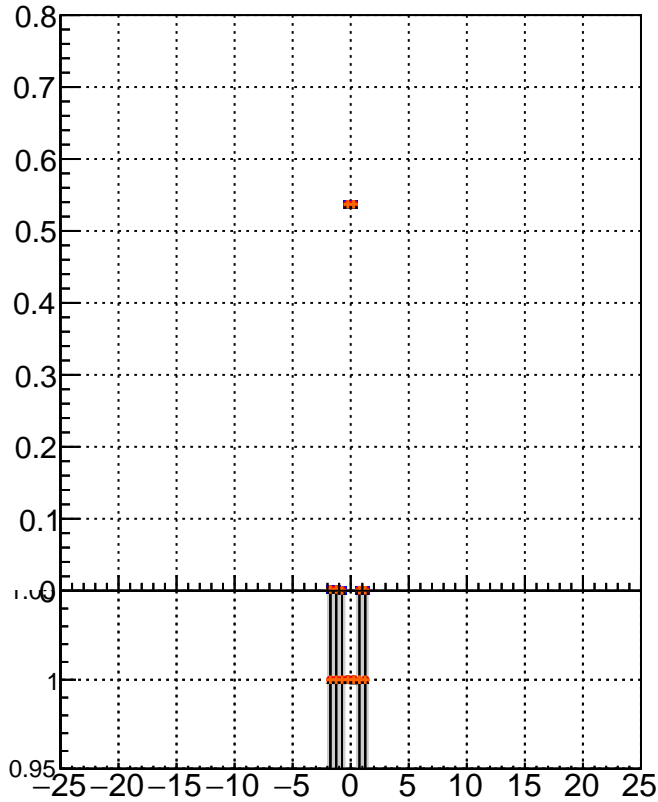

**Efficiency vs Dxy****fake+duplicates vs dxy****Efficiency vs Dz**

- mkFit\_13.0.0p4
- overlap-check-chi2-60
- ▲ overlap-check-chi2-1100
- ◆ overlap-check-chi2-10000