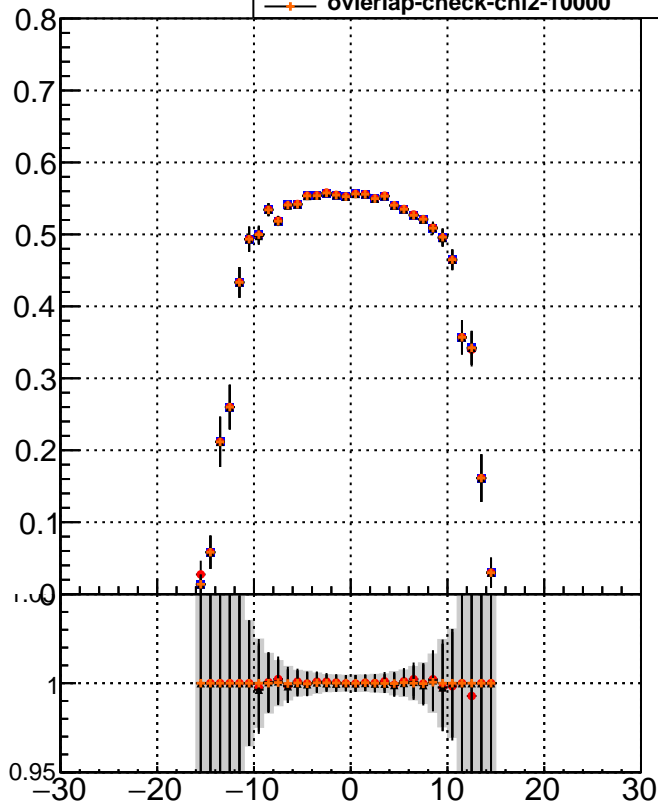

**Efficiency vs Dxy****fake+duplicates vs dxy****Efficiency vs Dz**

- mkFit\_13.0.0p4
- overlap-check-chi2-60
- ▲ overlap-check-chi2-1100
- ◆ overlap-check-chi2-10000