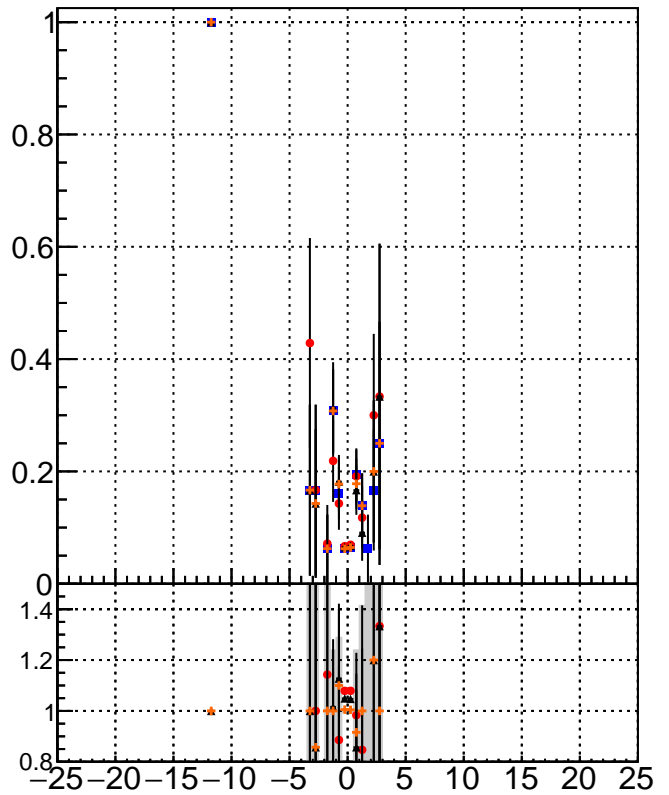

**Efficiency vs Dxy****fake+duplicates vs dxy****Efficiency vs Dz**

- mkFit\_13.0.0p4
- overlap-check-chi2-60
- ▲ overlap-check-chi2-1100
- ◆ overlap-check-chi2-10000