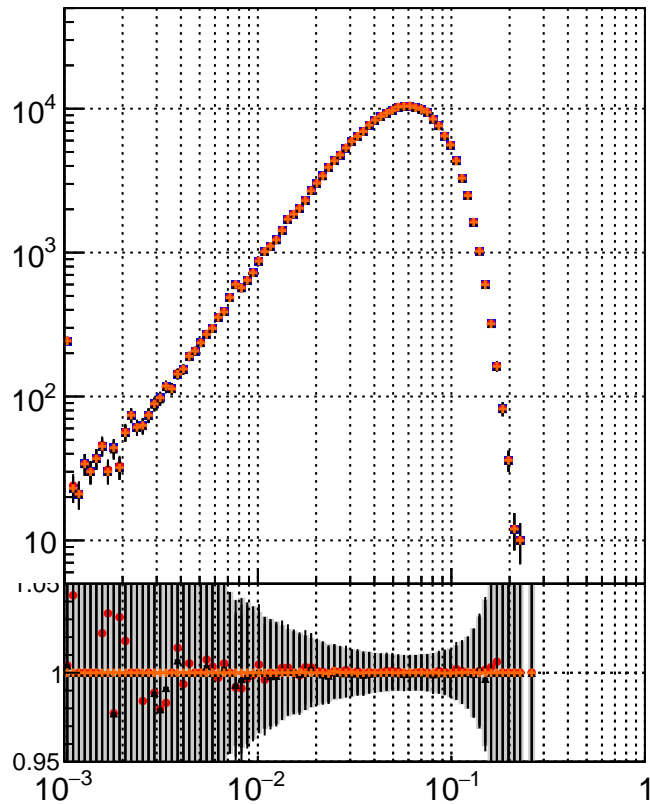

N of simulated tracks vs dR

N of associated tracks (simToReco) vs dR

N of simulated trac

- mkFit_13.0.0p4
- ovlerlap-check-chi2-60
- ▲ ovlerlap-check-chi2-1100
- ◆ ovlerlap-check-chi2-10000