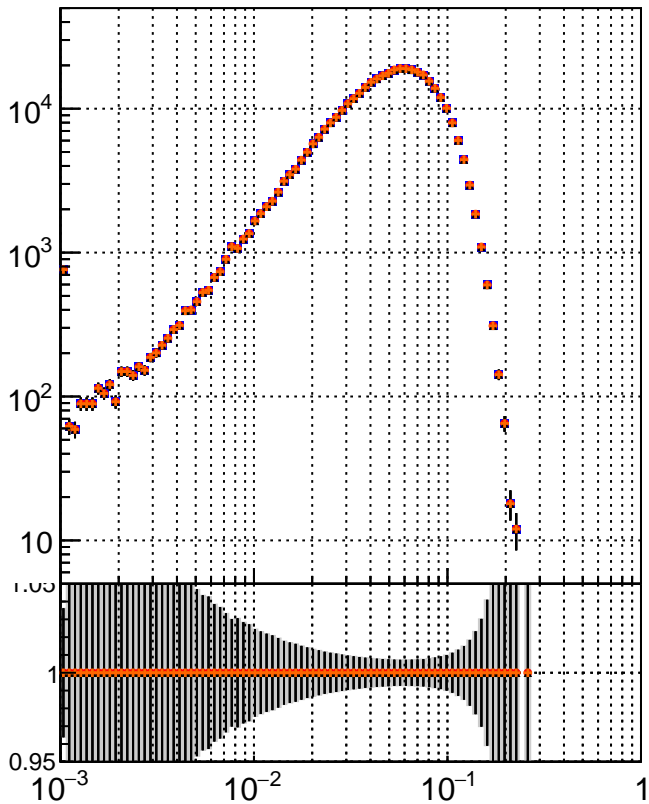

N of simulated tracks vs dR

N of associated tracks (simToReco) vs dR

N of simulated trac

- mkFit_13.0.0p4
- ovlerlap-check-chi2-60
- ▲ ovlerlap-check-chi2-1100
- ◆ ovlerlap-check-chi2-10000