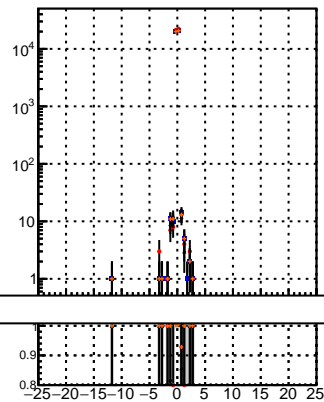

N of reco track vs dxy

N of associated (recoToSim) tracks vs dxy

N of associated (recoToSim) looper tracks vs dxy

N of reco track vs dz

N of associated (recoToSim) tracks vs dz

N of associated (recoToSim) looper tracks vs dz