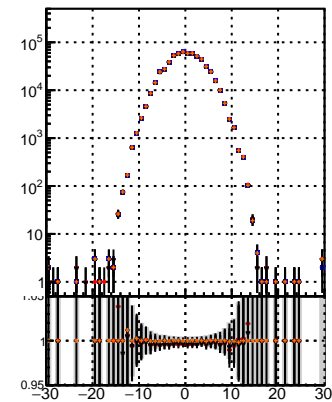

N of reco track vs dxy

N of associated (recoToSim) tracks vs dxy

N of associated (recoToSim) looper tracks vs dxy

N of reco track vs dz

N of associated (recoToSim) tracks vs dz

N of associated (recoToSim) looper tracks vs dz