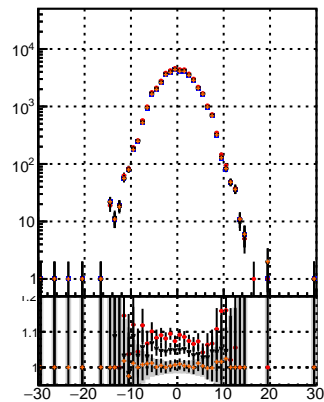

N of reco track vs dxy

N of associated (recoToSim) tracks vs dxy

N of associated (recoToSim) looper tracks vs dxy

N of reco track vs dz

N of associated (recoToSim) tracks vs dz

N of associated (recoToSim) looper tracks vs dz