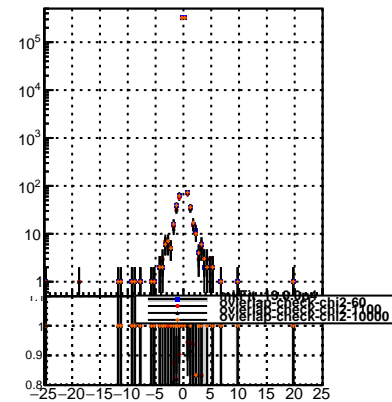

N of reco track vs dxy

N of associated (recoToSim) tracks vs dxy

N of associated (recoToSim) looper tracks vs dxy

N of reco track vs dz

N of associated (recoToSim) tracks vs dz

N of associated (recoToSim) looper tracks vs dz