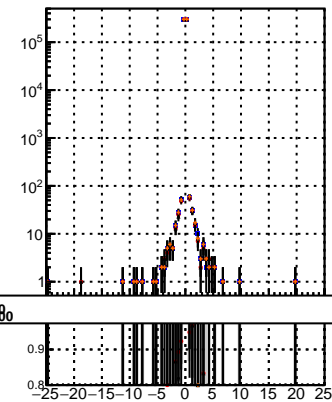

N of reco track vs dxy

N of associated (recoToSim) tracks vs dxy

N of associated (recoToSim) looper tracks vs dxy

N of reco track vs dz

N of associated (recoToSim) tracks vs dz

N of associated (recoToSim) looper tracks vs dz