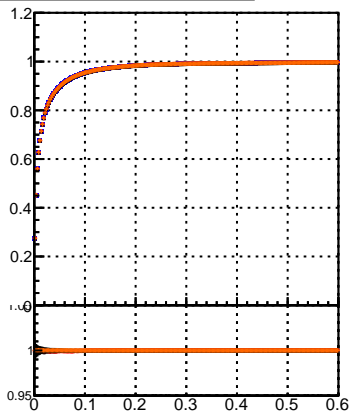

Efficiency vs. dz (PV)

Efficiency (tracking eff factorized out) vs. dz (PV)

- mkFit_13.0.0p4
- ovlerlap-check-chi2-60
- ovlerlap-check-chi2-1100
- ovlerlap-check-chi2-10000

Fake rate