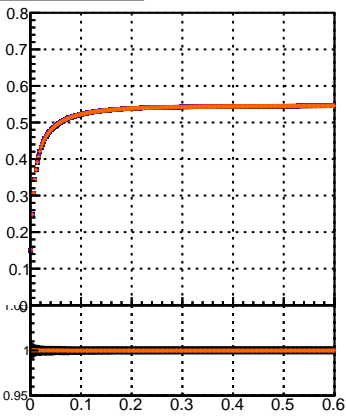

Efficiency vs. dz (PV)

Efficiency (tracking eff factorized out) vs. dz (PV)

- mkFit_13.0.0p4
- ovlerlap-check-chi2-60
- ovlerlap-check-chi2-1100
- ovlerlap-check-chi2-10000

Fake rate