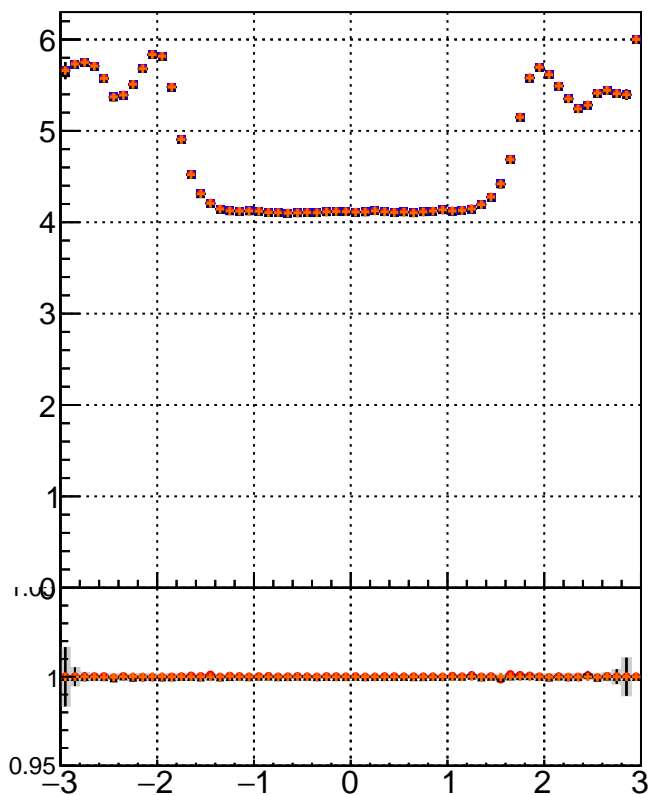

mean # PXL hits vs eta

mean # PXL Layers with measurement vs eta

mean # STRIP hits vs eta

- mkFit\_13.0.0p4
- ovlerlap-check-chi2-60
- ★ ovlerlap-check-chi2-1100
- ◆ ovlerlap-check-chi2-10000