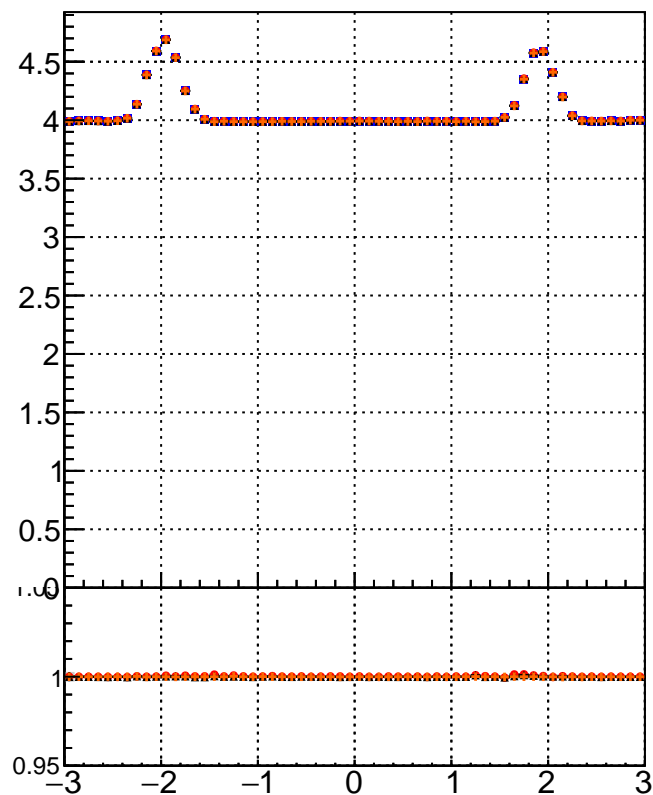

mean # PXL hits vs eta

mean # PXL Layers with measurement vs eta

mean # STRIP hits vs eta

- mkFit\_13.0.0p4
- ovlerlap-check-chi2-60
- ★ ovlerlap-check-chi2-1100
- ◆ ovlerlap-check-chi2-10000