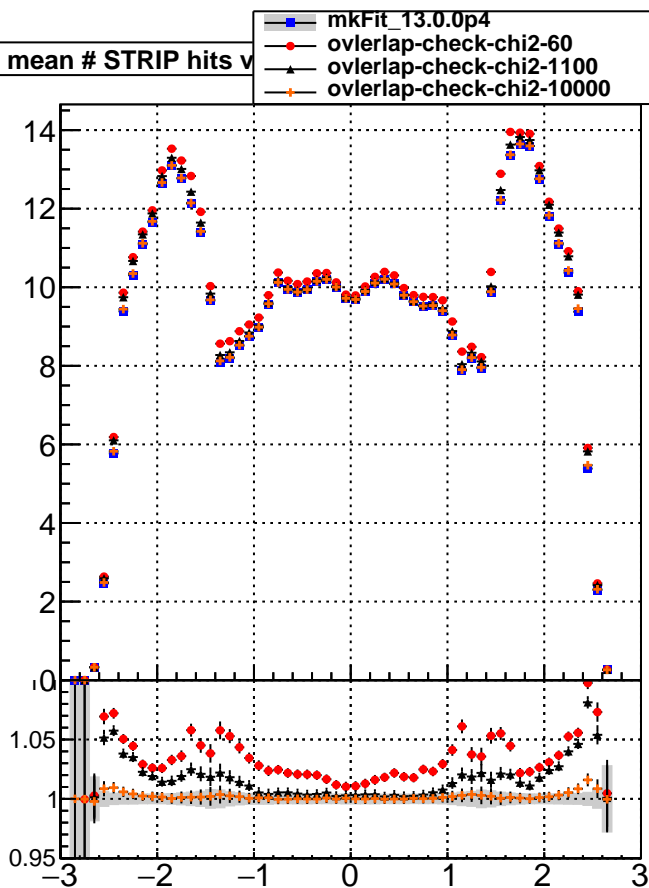

mean # PXL hits vs eta

mean # PXL Layers with measurement vs eta

mean # STRIP hits vs eta

- mkFit\_13.0.0p4
- ovlerlap-check-chi2-60
- ★ ovlerlap-check-chi2-1100
- ◆ ovlerlap-check-chi2-10000